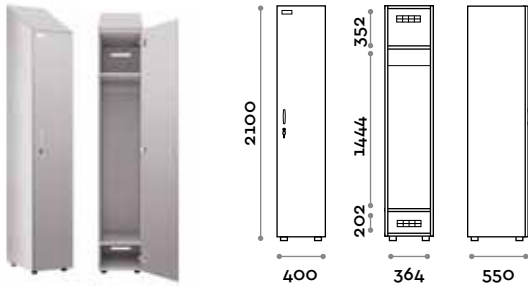

DOOR

WOOD + FINISHES

FRAME

WOOD+FINISHES

ANTHRACITE

CASHMERE

BANB31

Single column 1-tier locker, full length door