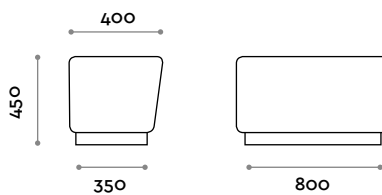

PSG80S

Panca per fronte armadio o composizione a isola.

Dimensioni
L 800 mm / P 400 mm / H 450 mm

PSG120S

Panca per fronte armadio o composizione a isola.

Dimensioni
L 1200 mm / P 400 mm / H 450 mm

PSGANG

Panca ad angolo per fronte armadio o composizione a isola.

Dimensioni
L e P da progetto / H 450 mm

Round

Upholstered bench covered in Fireproof eco-leather (UNI 9175 class 1IM certification).

SEAT

ECO-LEATHER

PSG80S

Bench to be put in front of lockers or island composition.

Dimensions
W 800 mm / D 400 mm / H 450 mm

PSG120S

Bench to be put in front of lockers or island composition.

Dimensions
W 1200 mm / D 400 mm / H 450 mm

PSGANG

Bench to be put in front of lockers or island composition.

L 800 mm / P 400 mm / H 450 mm

PSG120S

Banquette à placer en face du casier ou composition en îlot

Dimensions

L 1200 mm / P 400 mm / H 450 mm

PSGANG

Banquette d'angle à placer en face du casier ou composition en îlot