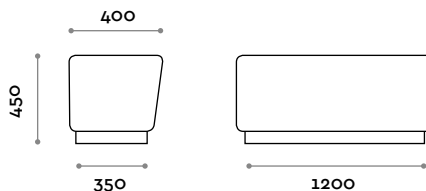

PSG80S

Panca per fronte armadio o composizione a isola.

Dimensioni
L 800 mm / P 400 mm / H 450 mm

PSG120S

Panca per fronte armadio o composizione a isola.

Dimensioni
L 1200 mm / P 400 mm / H 450 mm

PSGANG

Panca ad angolo per fronte armadio o composizione a isola.

Dimensioni
L e P da progetto / H 450 mm

Round

Upholstered bench covered in Fireproof eco-leather (UNI 9175 class 1IM certification).

SEAT

ECO-LEATHER

PSG80S

Bench to be put in front of lockers or island composition.

Dimensions
W 800 mm / D 400 mm / H 450 mm

PSG120S

Bench to be put in front of lockers or island composition.

Dimensions
W 1200 mm / D 400 mm / H 450 mm

PSGANG

Bench to be put in front of lockers or island composition.

L 800 mm / P 400 mm / H 450 mm

PSG120S

Banquette à placer en face du casier ou composition en îlot

Dimensions

L 1200 mm / P 400 mm / H 450 mm

PSGANG

Banquette d'angle à placer en face du casier ou composition en îlot