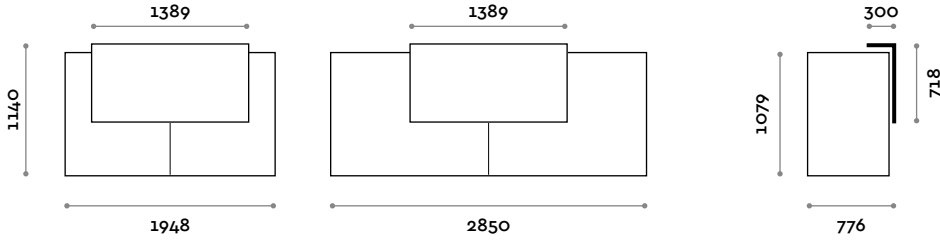

B

C

Front module with desk and front part made in MFC mm 36 thickness

**ALP90**

Dimensions  
W 938 mm / D 736 mm / H 1072 mm  
Worktop height 760 mm / 900 mm

**ALP140**

Dimensions  
W 1389 mm / D 736 mm / H 1072 mm  
Worktop height 760 mm / 900 mm

Dimensions  
W 340 mm / D 18 mm / H 732 mm

**ALPFI 90H**

Closing side panel for inner corner

Dimensions  
W 340 mm / D 18 mm / H 882 mm

**ALPLED**

LED light under counter  
(C) 6000K cool white / 4.8W per meter, 12 V  
(N) 4000K natural white / 4.8W per meter, 12 V