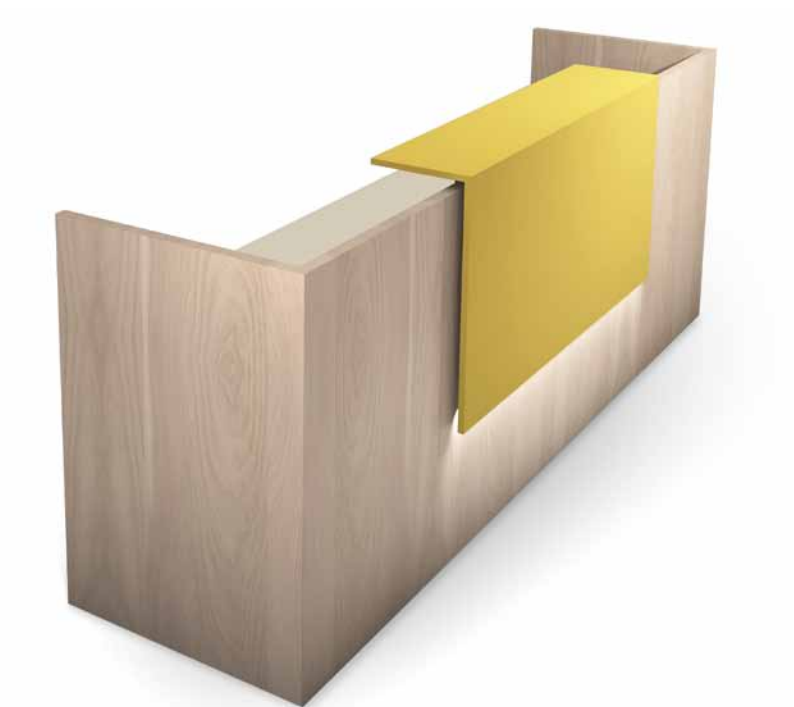

Alpha

Modulare Theke aus MFC und Laminat mit LED-Beleuchtung.

STRUKTUR

HOLZ + AUSFÜHRUNGEN

ARBEITSPLATTE

HOLZ + AUSFÜHRUNGEN

- ANTHRAZIT
- CASHMERE
- WEISS MATT
- SCHWARZ MATT