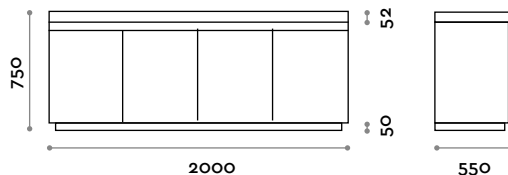

ACCSINKD100

Dimensioni
L 1000 mm / P 550 mm / H 750 mm

ACCSINKD150

Dimensioni
L 1500 mm / P 550 mm / H 750 mm

ACCSINKD200

Dimensioni
L 2000 mm / P 550 mm / H 750 mm

ACCSINK

Mensola lavello in multistrato marino laminato. Lavabo e miscelatore non inclusi.

Dimensioni
L 2000 mm max / P 550 mm / H 70 mm

Base

SHELF AND CABINET

MARINE PLYWOOD + FINISHES

Sink cabinet with doors with braked hinges and groove handles, made in laminated marine plywood. Sink and water tap not included.

ACCSINKD100

Dimensions

W 1000 mm / D 550 mm / H 750 mm

ACCSINKD150

Dimensions

W 1500 mm / D 550 mm / H 750 mm

ACCSINKD200

Dimensions

W 2000 mm / D 550 mm / H 750 mm

ACCSINK

Sink shelf made in laminated marine plywood. Sink and water tap not included.

Dimensions

W 2000 mm max / D 550 mm / H 70 mm

Base

KONSOLEN
UND UNTERSCHRÄNKE

SCHIFFBAUSPERRHOLZ +
AUSFÜHRUNGEN