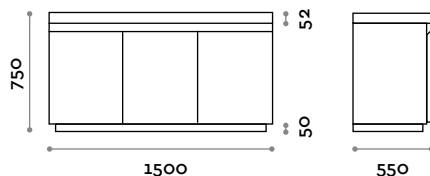

ACCSINKD100

Dimensioni
L 1000 mm / P 550 mm / H 750 mm

ACCSINKD150

Dimensioni
L 1500 mm / P 550 mm / H 750 mm

ACCSINKD200

Dimensioni
L 2000 mm / P 550 mm / H 750 mm

ACCSINK

Mensola lavello in multistrato marino laminato. Lavabo e miscelatore non inclusi.

Dimensioni
L 2000 mm max / P 550 mm / H 70 mm

Base

SHELF AND CABINET

MARINE PLYWOOD + FINISHES

Sink cabinet with doors with braked hinges and groove handles, made in laminated marine plywood. Sink and water tap not included.

ACCSINKD100

Dimensions

W 1000 mm / D 550 mm / H 750 mm

ACCSINKD150

Dimensions

W 1500 mm / D 550 mm / H 750 mm

ACCSINKD200

Dimensions

ACCSINKD150

Abmessungen
B 1500 mm / T 550 mm / H 750 mm

ACCSINKD200

Abmessungen
B 2000 mm / T 550 mm / H 750 mm

ACCSINK

Waschbeckenregal aus laminiertem Schiffbausperrholz. Waschbecken und Mischarmatur nicht inbegriffen.