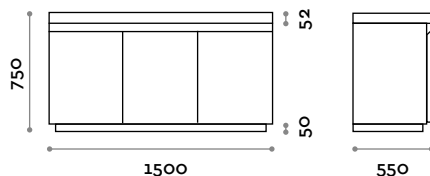

ACCSINKD100

Dimensioni
L 1000 mm / P 550 mm / H 750 mm

ACCSINKD150

Dimensioni
L 1500 mm / P 550 mm / H 750 mm

ACCSINKD200

Dimensioni
L 2000 mm / P 550 mm / H 750 mm

ACCSINK

Mensola lavello in multistrato marino laminato. Lavabo e miscelatore non inclusi.

Dimensioni
L 2000 mm max / P 550 mm / H 70 mm

Base

SHELF AND CABINET

MARINE PLYWOOD + FINISHES

Sink cabinet with doors with braked hinges and groove handles, made in laminated marine plywood. Sink and water tap not included.

ACCSINKD100

Dimensions

W 1000 mm / D 550 mm / H 750 mm

ACCSINKD150

Dimensions

W 1500 mm / D 550 mm / H 750 mm

ACCSINKD200

Dimensions

W 2000 mm / D 550 mm / H 750 mm

ACCSINK

Sink shelf made in laminated marine plywood. Sink and water tap not included.

Dimensions

W 2000 mm max / D 550 mm / H 70 mm

Base

KONSOLEN
UND UNTERSCHRÄNKE

SCHIFFBAUSPERRHOLZ +
AUSFÜHRUNGEN