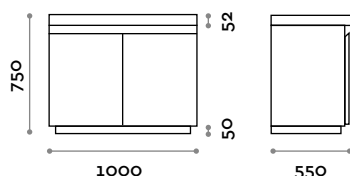

ACCSINKD100

Dimensioni
L 1000 mm / P 550 mm / H 750 mm

ACCSINKD150

Dimensioni
L 1500 mm / P 550 mm / H 750 mm

ACCSINKD200

Dimensioni
L 2000 mm / P 550 mm / H 750 mm

ACCSINK

Mensola lavello in multistrato marino laminato. Lavabo e miscelatore non inclusi.

Dimensioni
L 2000 mm max / P 550 mm / H 70 mm

Base

SHELF AND CABINET

MARINE PLYWOOD + FINISHES

Sink cabinet with doors with braked hinges and groove handles, made in laminated marine plywood. Sink and water tap not included.

ACCSINKD100

Dimensions

W 1000 mm / D 550 mm / H 750 mm

ACCSINKD150

Dimensions

W 1500 mm / D 550 mm / H 750 mm

ACCSINKD200

Dimensions

ACCSINKD150

Abmessungen
B 1500 mm / T 550 mm / H 750 mm

ACCSINKD200

Abmessungen
B 2000 mm / T 550 mm / H 750 mm

ACCSINK

Waschbeckenregal aus laminiertem Schiffbausperrholz. Waschbecken und Mischarmatur nicht inbegriffen.