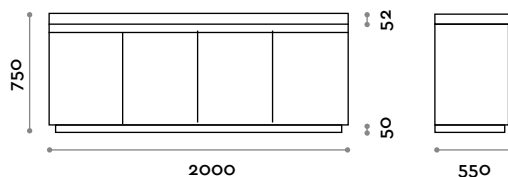

ACCSINKD100

Dimensioni
L 1000 mm / P 550 mm / H 750 mm

ACCSINKD150

Dimensioni
L 1500 mm / P 550 mm / H 750 mm

ACCSINKD200

Dimensioni
L 2000 mm / P 550 mm / H 750 mm

ACCSINK

Mensola lavello in multistrato marino laminato. Lavabo e miscelatore non inclusi.

Dimensioni
L 2000 mm max / P 550 mm / H 70 mm

Base

SHELF AND CABINET

MARINE PLYWOOD + FINISHES

Sink cabinet with doors with braked hinges and groove handles, made in laminated marine plywood. Sink and water tap not included.

ACCSINKD100

Dimensions

W 1000 mm / D 550 mm / H 750 mm

ACCSINKD150

Dimensions

W 1500 mm / D 550 mm / H 750 mm

ACCSINKD200

Dimensions

W 2000 mm / D 550 mm / H 750 mm

ACCSINK

Sink shelf made in laminated marine plywood. Sink and water tap not included.

Dimensions

W 2000 mm max / D 550 mm / H 70 mm

Base

KONSOLEN
UND UNTERSCHRÄNKE

SCHIFFBAUSPERRHOLZ +
AUSFÜHRUNGEN