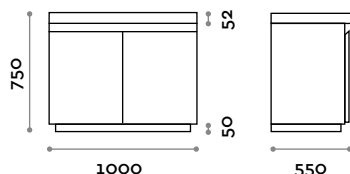

ACCSINKD100

Dimensioni
L 1000 mm / P 550 mm / H 750 mm

ACCSINKD150

Dimensioni
L 1500 mm / P 550 mm / H 750 mm

ACCSINKD200

Dimensioni
L 2000 mm / P 550 mm / H 750 mm

ACCSINK

Mensola lavello in multistrato marino laminato. Lavabo e miscelatore non inclusi.

Dimensioni
L 2000 mm max / P 550 mm / H 70 mm

Base

SHELF AND CABINET

MARINE PLYWOOD + FINISHES

Sink cabinet with doors with braked hinges and groove handles, made in laminated marine plywood. Sink and water tap not included.

ACCSINKD100

Dimensions

W 1000 mm / D 550 mm / H 750 mm

ACCSINKD150

Dimensions

W 1500 mm / D 550 mm / H 750 mm

ACCSINKD200

Dimensions

W 2000 mm / D 550 mm / H 750 mm

ACCSINK

Sink shelf made in laminated marine plywood. Sink and water tap not included.

Dimensions

W 2000 mm max / D 550 mm / H 70 mm

Base

KONSOLEN
UND UNTERSCHRÄNKE

SCHIFFBAUSPERRHOLZ +
AUSFÜHRUNGEN