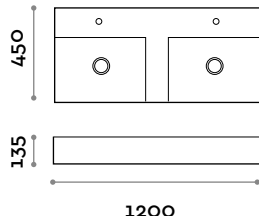

Dimensioni
L 800 mm / P 450 mm / H 135 mm

BLOCK120

Lavabo in ceramica 2 vasche
istallazione in appoggio con piletta
in ceramica a scarico libero.

Dimensioni
L 1200 mm / P 450 mm / H 135 mm

RUBIO1

Miscelatore monocomando
soprapiano per lavabo,
comando a leva.

Dimensioni
H 192 mm

COLORI MISCELATORE

-  CRL CROMATO
-  IX INOX SPAZZOLATO
-  C03 BIANCO
-  C04 NERO

Block

BLOCK50

Ceramic countertop washbasin 1 sink with free discharge and drain.

Dimensions

W 500 mm / D 350 mm / H 135 mm

BLOCK60

Ceramic countertop washbasin 1 sink with free discharge and drain.

Dimensions

W 600 mm / D 450 mm / H 135 mm

BLOCK80

Ceramic countertop washbasin 1 sink with free discharge and drain.

Dimensions

W 800 mm / D 450 mm / H 135 mm

BLOCK120

Ceramic countertop washbasin 2 sink with free discharge and drain.

Dimensions

W 1200 mm / D 450 mm / H 135 mm

MATT COLORS

09 WHITE

RUBIO1

Countertop lever mixer tap.