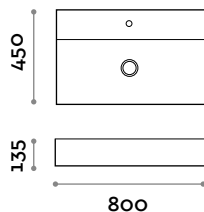

Dimensioni
L 800 mm / P 450 mm / H 135 mm

BLOCK120

Lavabo in ceramica 2 vasche
istallazione in appoggio con piletta
in ceramica a scarico libero.

Dimensioni
L 1200 mm / P 450 mm / H 135 mm

RUBIO1

Miscelatore monocomando
soprapiano per lavabo,
comando a leva.

Dimensioni
H 192 mm

COLORI MISCELATORE

-  CRL CROMATO
-  IX INOX SPAZZOLATO
-  C03 BIANCO
-  C04 NERO

Block

BLOCK50

Ceramic countertop washbasin 1 sink with free discharge and drain.

Dimensions

W 500 mm / D 350 mm / H 135 mm

BLOCK60

Ceramic countertop washbasin 1 sink with free discharge and drain.

Dimensions

W 600 mm / D 450 mm / H 135 mm

BLOCK80

Ceramic countertop washbasin 1 sink with free discharge and drain.

Dimensions

W 800 mm / D 450 mm / H 135 mm

BLOCK120

Ceramic countertop washbasin 2 sink with free discharge and drain.

Dimensions

W 1200 mm / D 450 mm / H 135 mm

MATT COLORS

09 WHITE

RUBIO1

Countertop lever mixer tap.