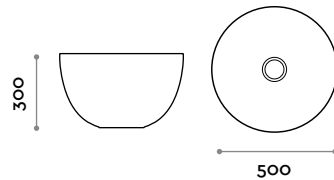

MATT COLORS

09 WHITE

BOL40

Dimensions
Ø 400 mm / H 200 mm

BOL50

Dimensions
Ø 500 mm / H 300 mm

RUBIO3
Single lever built-in faucet for sink, complete with built-in parts.

RUBIO4
Single lever built-in faucet for sink with cover, complete with built-in parts.

FARBEN MATT

09 WEISS

BOL40

Abmessungen
ø 400 mm / H 200 mm

BOL50

Abmessungen
ø 500 mm / H 300 mm

RUBIO3

Einhebel-Mischarmatur in Wandmontageausführung, komplett mit Bedienhebel und Wandeinbauteilen.