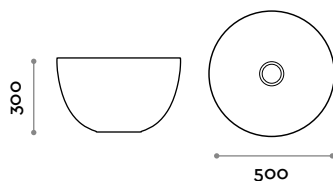

MATT COLORS

09 WHITE

BOL40

Dimensions
Ø 400 mm / H 200 mm

BOL50

Dimensions
Ø 500 mm / H 300 mm

RUBIO3
Single lever built-in faucet for sink, complete with built-in parts.

RUBIO4
Single lever built-in faucet for sink with cover, complete with built-in parts.

FARBEN MATT

09 WEISS

BOL40

Abmessungen
ø 400 mm / H 200 mm

BOL50

Abmessungen
ø 500 mm / H 300 mm

RUBIO3

Einhebel-Mischarmatur in Wandmontageausführung, komplett mit Bedienhebel und Wandeinbauteilen.