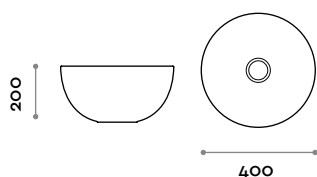

COLORI OPACHI

09 BIANCO

BOL40

Dimensioni
Ø 400 mm / H 200 mm

BOL50

Dimensioni
Ø 500 mm / H 300 mm

RUBIO3

Miscelatore monocomando a parete con comando a leva, completo di parti da incasso.

MATT COLORS

09 WHITE

BOL40

Dimensions
Ø 400 mm / H 200 mm

BOL50

Dimensions
Ø 500 mm / H 300 mm

RUBIO3
Single lever built-in faucet for sink, complete with built-in parts.

RUBIO4
Single lever built-in faucet for sink with cover, complete with built-in parts.