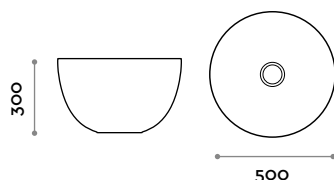

COLORI OPACHI

09 BIANCO

BOL40

Dimensioni
Ø 400 mm / H 200 mm

BOL50

Dimensioni
Ø 500 mm / H 300 mm

RUBIO3

Miscelatore monocomando a parete con comando a leva, completo di parti da incasso.

MATT COLORS

09 WHITE

BOL40

Dimensions
Ø 400 mm / H 200 mm

BOL50

Dimensions
Ø 500 mm / H 300 mm

RUBIO3
Single lever built-in faucet for sink, complete with built-in parts.

RUBIO4
Single lever built-in faucet for sink with cover, complete with built-in parts.