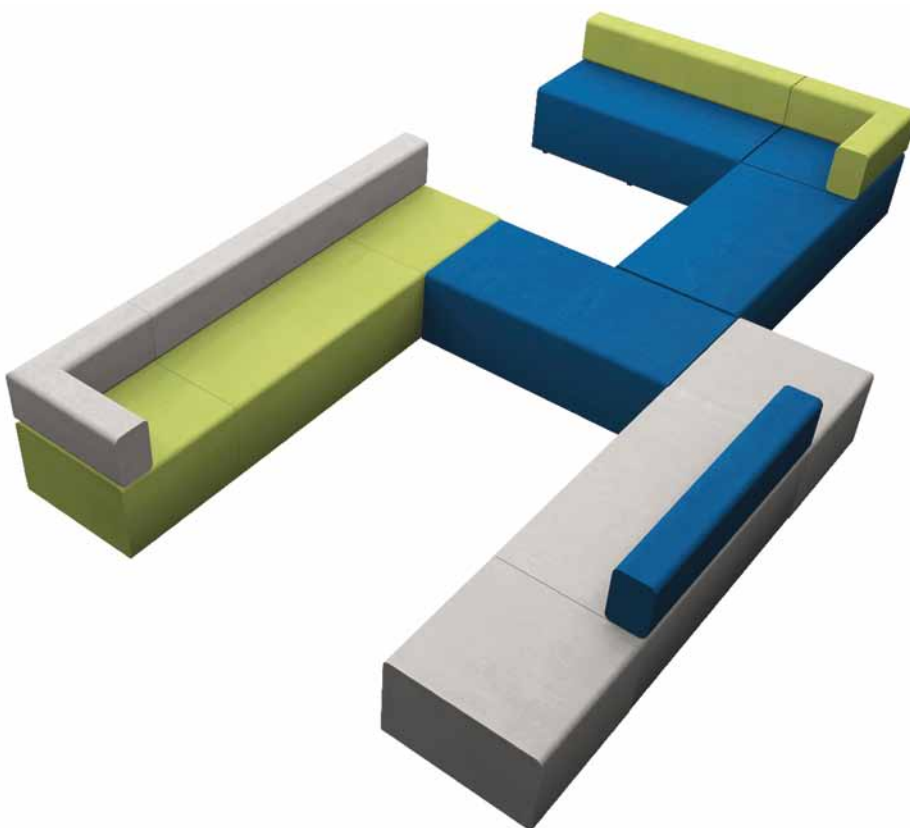

Combo

Die Serie Combo umfasst fünf Sofas mit und ohne Rückenlehne und ein Eckelement mit Rückenlehne. Polsterung und Bezug der Sofas sind aus feuerhemmendem Ecoleder (Zertifizierung UNI 9175, Klasse 1IM). Das System der Sitzgelegenheiten kann sowohl für Umkleide- als auch für Lounge-Bereiche verwendet werden. Im letzteren Fall ist es möglich, einen optionalen USB-Anschluss zu integrieren, sodass Smartphones oder Tablets eventuell aufgeladen werden können.

SITZBEREICH

ECOLEDER