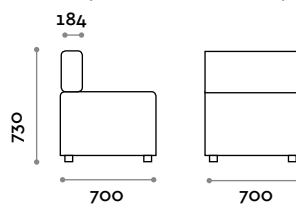

Dimensioni

L 700 mm / P 700 mm / H 730 mm

CMB070A

Divanetto angolo con schienale

Dimensioni

L 700 mm / P 700 mm / H 730 mm

Alcune possibili combnazioni

Combo

SEAT

ECO-LEATHER

CMB140P

Double sofa without backrest

Dimensions

W 1400 mm / D 700 mm / H 450 mm

CMB070P

Single sofa without backrest

Dimensions

W 700 mm / D 700 mm / H 450 mm

CMB140S

Double sofa with backrest

Dimensions

W 1400 mm / D 700 mm / H 730 mm

CMB070S

Single sofa with backrest

Dimensions

W 700 mm / D 700 mm / H 730 mm

CMB070A

Corner sofa with backrest

Dimensions

W 700 mm / D 700 mm / H 730 mm

Some possible options

Combo