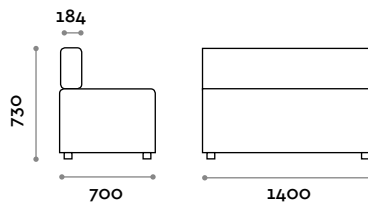

Dimensioni

L 700 mm / P 700 mm / H 730 mm

CMB070A

Divanetto angolo con schienale

Dimensioni

L 700 mm / P 700 mm / H 730 mm

Alcune possibili combnazioni

Combo

SEAT

ECO-LEATHER

CMB140P

Double sofa without backrest

Dimensions

W 1400 mm / D 700 mm / H 450 mm

CMB070P

Single sofa without backrest

Dimensions

W 700 mm / D 700 mm / H 450 mm

CMB140S

Double sofa with backrest

Dimensions

W 1400 mm / D 700 mm / H 730 mm

CMB070S

Single sofa with backrest

Dimensions

W 700 mm / D 700 mm / H 730 mm

CMB070A

Corner sofa with backrest

Dimensions

W 700 mm / D 700 mm / H 730 mm

Some possible options

Combo