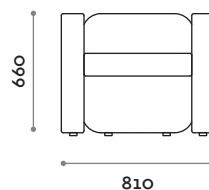

SEDUTA

ECOPELLE

JULES81

Dimensioni
L 810 mm / P 690 mm / H 660 mm

JIM150

Dimensioni
L 1500 mm / P 690 mm / H 660 mm

Jules & Jim

arch. Simone Micheli

Armchair and sofa with upholstery high-density and covered with fireproof eco-leather (certification UNI 9175 class 1IM). The sofa has a polished inox steel centre leg.

SEAT

ECO-LEATHER

JULES81

Dimensions
W 810 mm / D 690 mm / H 660 mm

JIM150

Dimensions
W 1500 mm / D 690 mm / H 660 mm

follow us

Fit Interiors

Gruppo P&G srl
Via Emilia, n.3916
47020 Longiano (FC), Italy
tel. (+39) 0547 58746
info@gruppopeg.com

Fit Interiors Germany

Gruppo P&G srl
Bad Nauheimer Str. 4
64289 Darmstadt, Deutschland
Tel. +49 (0) 6151-73475 125
Fax +49 (0) 6151-73475 150
infodeutschland@gruppopeg.com