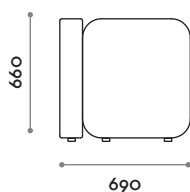

SEDUTA

ECOPELLE

JULES81

Dimensioni
L 810 mm / P 690 mm / H 660 mm

JIM150

Dimensioni
L 1500 mm / P 690 mm / H 660 mm

Jules & Jim

arch. Simone Micheli

Armchair and sofa with upholstery high-density and covered with fireproof eco-leather (certification UNI 9175 class 1IM). The sofa has a polished inox steel centre leg.

SEAT

ECO-LEATHER

JULES81

Dimensions
W 810 mm / D 690 mm / H 660 mm

JIM150

Dimensions
W 1500 mm / D 690 mm / H 660 mm

follow us

Fit Interiors

Gruppo P&G srl
Via Emilia, n.3916
47020 Longiano (FC), Italy
tel. (+39) 0547 58746
info@gruppopeg.com

Fit Interiors Germany

Gruppo P&G srl
Bad Nauheimer Str. 4
64289 Darmstadt, Deutschland
Tel. +49 (0) 6151-73475 125
Fax +49 (0) 6151-73475 150
infodeutschland@gruppopeg.com