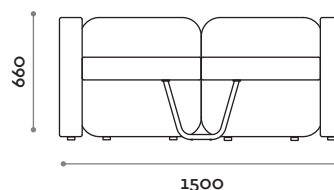

SEDUTA

ECOPELLE

JULES81

Dimensioni
L 810 mm / P 690 mm / H 660 mm

JIM150

Dimensioni
L 1500 mm / P 690 mm / H 660 mm

Jules & Jim

arch. Simone Micheli

Armchair and sofa with upholstery high-density and covered with fireproof eco-leather (certification UNI 9175 class 1IM). The sofa has a polished inox steel centre leg.

SEAT

ECO-LEATHER

JULES81

Dimensions
W 810 mm / D 690 mm / H 660 mm

JIM150

Dimensions
W 1500 mm / D 690 mm / H 660 mm

follow us

Fit Interiors

Gruppo P&G srl
Via Emilia, n.3916
47020 Longiano (FC), Italy
tel. (+39) 0547 58746
info@gruppopeg.com

Fit Interiors Germany

Gruppo P&G srl
Bad Nauheimer Str. 4
64289 Darmstadt, Deutschland
Tel. +49 (0) 6151-73475 125
Fax +49 (0) 6151-73475 150
infodeutschland@gruppopeg.com