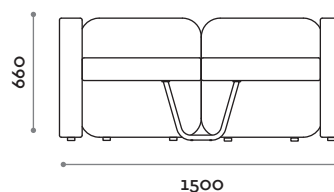

SEDUTA

ECOPELLE

JULES81

Dimensioni
L 810 mm / P 690 mm / H 660 mm

JIM150

Dimensioni
L 1500 mm / P 690 mm / H 660 mm

Jules & Jim

arch. Simone Micheli

Armchair and sofa with upholstery high-density and covered with fireproof eco-leather (certification UNI 9175 class 1IM). The sofa has a polished inox steel centre leg.

SEAT

ECO-LEATHER

JULES81

Dimensions
W 810 mm / D 690 mm / H 660 mm