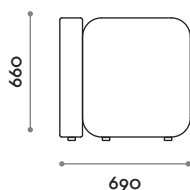

SEDUTA

ECOPELLE

JULES81

Dimensioni
L 810 mm / P 690 mm / H 660 mm

JIM150

Dimensioni
L 1500 mm / P 690 mm / H 660 mm

Jules & Jim

arch. Simone Micheli

Armchair and sofa with upholstery high-density and covered with fireproof eco-leather (certification UNI 9175 class 1IM). The sofa has a polished inox steel centre leg.

SEAT

ECO-LEATHER

JULES81

Dimensions
W 810 mm / D 690 mm / H 660 mm

JIM150

Dimensions
W 1500 mm / D 690 mm / H 660 mm

follow us

Fit Interiors

Gruppo P&G srl
Via Emilia, n.3916
47020 Longiano (FC), Italy
tel. (+39) 0547 58746
info@gruppopeg.com

Fit Interiors Germany

Gruppo P&G srl
Bad Nauheimer Str. 4
64289 Darmstadt, Deutschland
Tel. +49 (0) 6151-73475 125
Fax +49 (0) 6151-73475 150
infodeutschland@gruppopeg.com