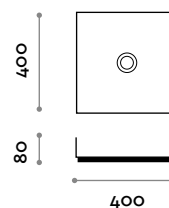

LAMINA40

Dimensioni
L 400 mm / P 400 mm / H 80 mm

LAMINA60

Dimensioni
L 600 mm / P 350 mm / H 140 mm

LAMINA100

Dimensioni
L 800 mm / P 350 mm / H 140 mm

COLORI MISCELATORE

-  CRL CROMATO
-  IX INOX SPAZZOLATO
-  C03 BIANCO
-  C04 NERO

MATT VARNISHES

-  01 WHITE
-  02 BLACK
-  03 MOKA
-  05 TOMATO RED
-  09 YELLOW

RUBIO2
Countertop lever mixer tap.

Dimensioni
H 311 mm

RUBIO3
Single lever built-in faucet for sink, complete with built-in parts.

RUBIO4
Single lever built-in faucet for sink with cover, complete with built-in parts.

LAMINA40

Dimensions
W 400 mm / D 400 mm / H 80 mm

LAMINA60

Dimensions
W 600 mm / D 350 mm / H 140 mm

LAMINA100

Dimensions
W 800 mm / D 350 mm / H 140 mm

LAMINA40

Abmessungen
B 400 mm / T 400 mm / H 80 mm

LAMINA60

Abmessungen
B 600 mm / T 350 mm / H 140 mm

LAMINA100

Abmessungen
B 800 mm / T 350 mm / H 140 mm

FARBEN MISCHARMATUR

-  CRL VERCHROMT
-  IX EDELSTAHL GEBÜRSTET
-  C03 WEISS
-  C04 SCHWARZ