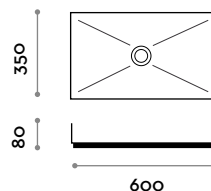

LAMINA40

Dimensioni
L 400 mm / P 400 mm / H 80 mm

LAMINA60

Dimensioni
L 600 mm / P 350 mm / H 140 mm

LAMINA100

Dimensioni
L 800 mm / P 350 mm / H 140 mm

COLORI MISCELATORE

-  CRL CROMATO
-  IX INOX SPAZZOLATO
-  C03 BIANCO
-  C04 NERO

MATT VARNISHES

-  01 WHITE
-  02 BLACK
-  03 MOKA
-  05 TOMATO RED
-  09 YELLOW

RUBIO2
Countertop lever mixer tap.

Dimensioni
H 311 mm

RUBIO3
Single lever built-in faucet for sink, complete with built-in parts.

RUBIO4
Single lever built-in faucet for sink with cover, complete with built-in parts.

LAMINA40

Dimensions
W 400 mm / D 400 mm / H 80 mm

LAMINA60

Dimensions
W 600 mm / D 350 mm / H 140 mm

LAMINA100

Dimensions
W 800 mm / D 350 mm / H 140 mm

LAMINA40

Abmessungen
B 400 mm / T 400 mm / H 80 mm

LAMINA60

Abmessungen
B 600 mm / T 350 mm / H 140 mm

LAMINA100

Abmessungen
B 800 mm / T 350 mm / H 140 mm

FARBEN MISCHARMATUR

-  CRL VERCHROMT
-  IX EDELSTAHL GEBÜRSTET
-  C03 WEISS
-  C04 SCHWARZ