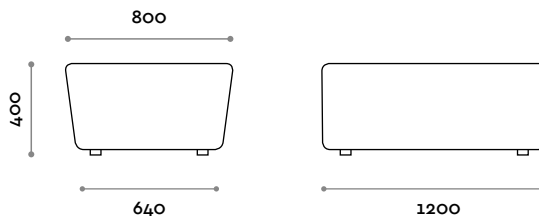

LINGOTTO120S

Abmessungen
B 1200 mm / T 800 mm / H 400 mm