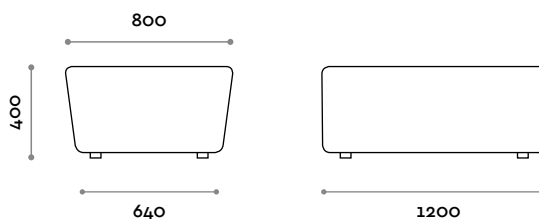

## LINGOTTO80S

Dimensioni  
L 800 mm / P 800 mm / H 400 mm

## LINGOTTO120S

Dimensioni  
L 1200 mm / P 800 mm / H 400 mm

## LINGOTTO80S

Dimensions

W 800 mm / D 800 mm / H 400 mm

## LINGOTTO120S

Dimensions

W 1200 mm / D 800 mm / H 400 mm