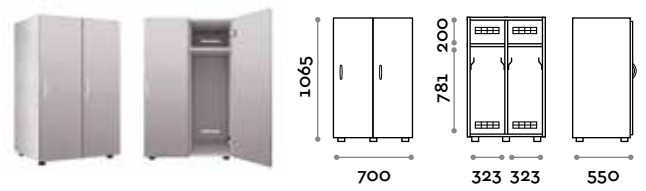

FRAME

WOOD+FINISHES

MAS4S
Single column 4-tier locker

MASKID1
Single column 1-tier locker

MAS4D
Double column 4-tier locker, 8 doors

MASKID2
Double column 1-tier locker, 2 doors

MAS4T
Triple column 4-tier locker, 12 doors