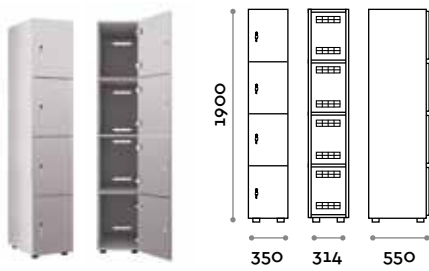

FRAME

WOOD+FINISHES

MAS4S
Single column 4-tier locker

MASKID1
Single column 1-tier locker

MAS4D
Double column 4-tier locker, 8 doors

MASKID2
Double column 1-tier locker, 2 doors

MAS4T
Triple column 4-tier locker, 12 doors