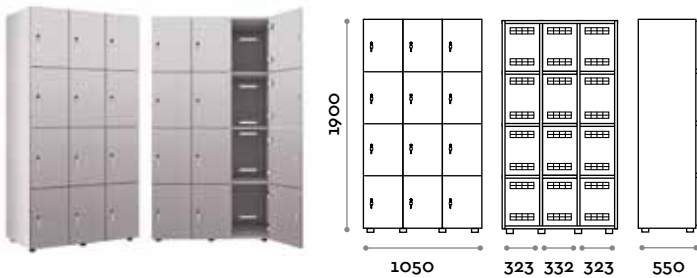

FRAME

WOOD+FINISHES

MAS4S
Single column 4-tier locker

MASKID1
Single column 1-tier locker

MAS4D
Double column 4-tier locker, 8 doors

MASKID2
Double column 1-tier locker, 2 doors

MAS4T
Triple column 4-tier locker, 12 doors