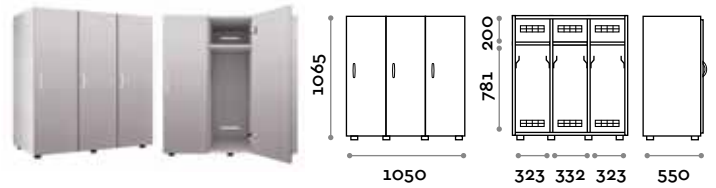

MASKID1
Single column 1-tier locker