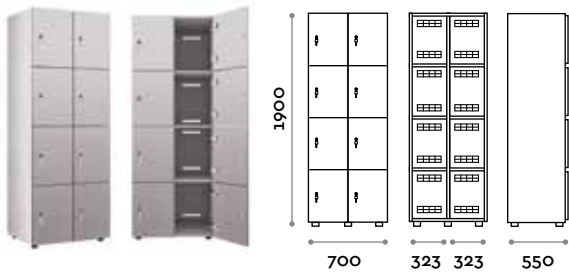

FRAME

WOOD+FINISHES

MAS4S
Single column 4-tier locker

MASKID1
Single column 1-tier locker

MAS4D
Double column 4-tier locker, 8 doors

MASKID2
Double column 1-tier locker, 2 doors

MAS4T
Triple column 4-tier locker, 12 doors