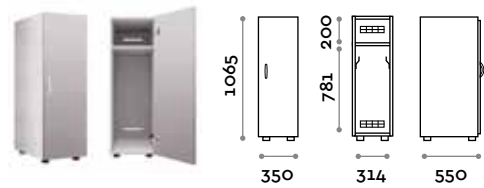

FRAME

WOOD+FINISHES

MAS4S
Single column 4-tier locker

MASKID1
Single column 1-tier locker

MAS4D
Double column 4-tier locker, 8 doors

MASKID2
Double column 1-tier locker, 2 doors

MAS4T
Triple column 4-tier locker, 12 doors