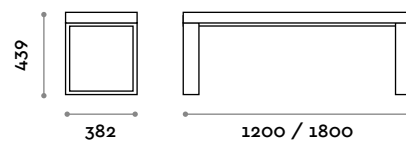

L 1200 mm / P 382 mm / H 430 mm

**SEDUTA**

ECOPELLE

**PQC120**

Panca quadrata con seduta imbottita in ecopelle con porta vaso quadrato

Dimensioni

L 1200 mm / P 382 mm / H 430 mm

Wooden slats bench, single-deep

Dimensions  
W 1200/1800 mm / D 382 mm / H 430 mm

**PSD120D / PSD180D**

Wooden slats bench, double-deep

Dimensions  
W 1200/1800 mm / D 709 mm / H 430 mm

SEAT

WOOD + FINISHES

**PSM120S / PSM180S**

Single-deep bench in MDF and laminate

Dimensions  
W 1200/1800 mm / D 382 mm / H 439 mm

**PSM120D / PSM180D**

Double-deep bench in MDF and laminate

Dimensions  
W 1200/1800 mm / D 709 mm / H 439 mm

SEAT

ECO-LEATHER

**PSC120S / PSC180S**

Single-deep eco-leather upholstered bench

Dimensions  
W 1200/1800 mm / D 382 mm / H 480 mm

**PSC120D / PSC180D**

Double-deep eco-leather upholstered bench

Dimensions  
W 1200/1800 mm / D 709 mm / H 480 mm