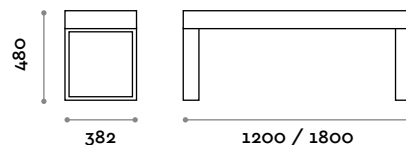

**PSM120S / PSM180S**

Single-deep bench in MDF and laminate

Dimensions  
W 1200/1800 mm / D 382 mm / H 439 mm

**PSM120D / PSM180D**

Double-deep bench in MDF and laminate

Dimensions  
W 1200/1800 mm / D 709 mm / H 439 mm

SEAT

ECO-LEATHER

**PSC120S / PSC180S**

Single-deep eco-leather upholstered bench

Dimensions  
W 1200/1800 mm / D 382 mm / H 480 mm

**PSC120D / PSC180D**

Double-deep eco-leather upholstered bench

Dimensions  
W 1200/1800 mm / D 709 mm / H 480 mm

SEAT

WOOD + FINISHES

**PQM120**

Square bench in MDF and laminate with square vase

Dimensions  
W 1200 mm / D 382 mm / H 439 mm

SEAT

ECO-LEATHER

**PQC120**