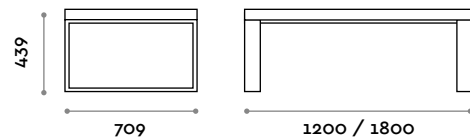

L 1200 mm / P 382 mm / H 430 mm

**SEDUTA**

ECOPELLE

**PQC120**

Panca quadrata con seduta imbottita in ecopelle con porta vaso quadrato

Dimensioni

L 1200 mm / P 382 mm / H 430 mm

Wooden slats bench, single-deep

Dimensions  
W 1200/1800 mm / D 382 mm / H 430 mm

**PSD120D / PSD180D**

Wooden slats bench, double-deep

Dimensions  
W 1200/1800 mm / D 709 mm / H 430 mm

SEAT

WOOD + FINISHES

**PSM120S / PSM180S**

Single-deep bench in MDF and laminate

Dimensions  
W 1200/1800 mm / D 382 mm / H 439 mm

**PSM120D / PSM180D**

Double-deep bench in MDF and laminate

Dimensions  
W 1200/1800 mm / D 709 mm / H 439 mm

SEAT

ECO-LEATHER

**PSC120S / PSC180S**

Single-deep eco-leather upholstered bench

Dimensions  
W 1200/1800 mm / D 382 mm / H 480 mm

**PSC120D / PSC180D**

Double-deep eco-leather upholstered bench

Dimensions  
W 1200/1800 mm / D 709 mm / H 480 mm