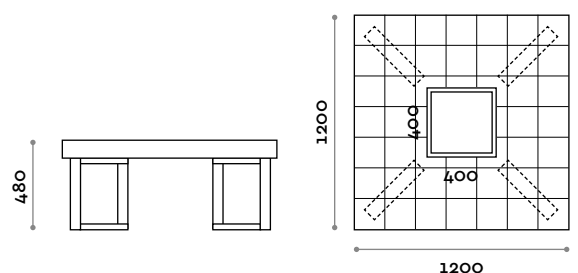

PQC120

Eco-leather upholstered square bench with square vase

Dimensions
W 1200 mm / D 382 mm / H 430 mm