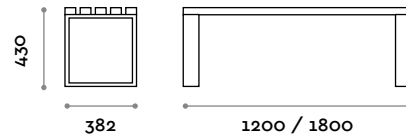

L 1200 mm / P 382 mm / H 430 mm

**SEDUTA**

ECOPELLE

**PQC120**

Panca quadrata con seduta imbottita in ecopelle con porta vaso quadrato

Dimensioni

L 1200 mm / P 382 mm / H 430 mm

Wooden slats bench, single-deep

Dimensions  
W 1200/1800 mm / D 382 mm / H 430 mm

**PSD120D / PSD180D**

Wooden slats bench, double-deep

Dimensions  
W 1200/1800 mm / D 709 mm / H 430 mm

SEAT

WOOD + FINISHES

**PSM120S / PSM180S**

Single-deep bench in MDF and laminate

Dimensions  
W 1200/1800 mm / D 382 mm / H 439 mm

**PSM120D / PSM180D**

Double-deep bench in MDF and laminate

Dimensions  
W 1200/1800 mm / D 709 mm / H 439 mm