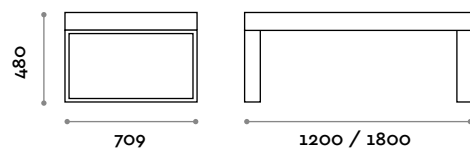

**PSM120S / PSM180S**

Single-deep bench in MDF and laminate

Dimensions  
W 1200/1800 mm / D 382 mm / H 439 mm

**PSM120D / PSM180D**

Double-deep bench in MDF and laminate

Dimensions  
W 1200/1800 mm / D 709 mm / H 439 mm

SEAT

ECO-LEATHER

**PSC120S / PSC180S**

Single-deep eco-leather upholstered bench

Dimensions  
W 1200/1800 mm / D 382 mm / H 480 mm

**PSC120D / PSC180D**

Double-deep eco-leather upholstered bench

Dimensions  
W 1200/1800 mm / D 709 mm / H 480 mm

SEAT

WOOD + FINISHES

**PQM120**

Square bench in MDF and laminate with square vase

Dimensions  
W 1200 mm / D 382 mm / H 439 mm

SEAT

ECO-LEATHER

**PQC120**