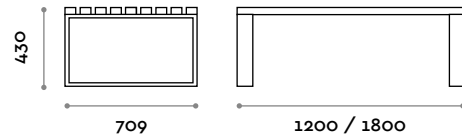

L 1200 mm / P 382 mm / H 430 mm

**SEDUTA**

ECOPELLE

**PQC120**

Panca quadrata con seduta imbottita in ecopelle con porta vaso quadrato

Dimensioni

L 1200 mm / P 382 mm / H 430 mm

Wooden slats bench, single-deep

Dimensions  
W 1200/1800 mm / D 382 mm / H 430 mm

**PSD120D / PSD180D**

Wooden slats bench, double-deep

Dimensions  
W 1200/1800 mm / D 709 mm / H 430 mm

SEAT

WOOD + FINISHES

**PSM120S / PSM180S**

Single-deep bench in MDF and laminate

Dimensions  
W 1200/1800 mm / D 382 mm / H 439 mm

**PSM120D / PSM180D**

Double-deep bench in MDF and laminate

Dimensions  
W 1200/1800 mm / D 709 mm / H 439 mm

SEAT

ECO-LEATHER

**PSC120S / PSC180S**

Single-deep eco-leather upholstered bench

Dimensions  
W 1200/1800 mm / D 382 mm / H 480 mm

**PSC120D / PSC180D**

Double-deep eco-leather upholstered bench

Dimensions  
W 1200/1800 mm / D 709 mm / H 480 mm