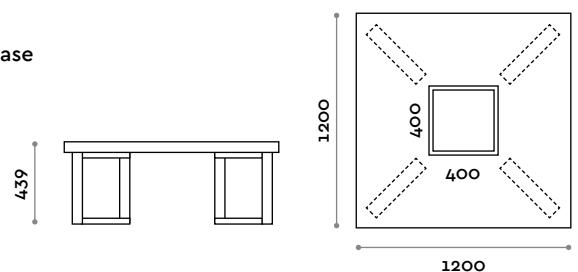

Wooden slats bench, single-deep

Dimensions  
W 1200/1800 mm / D 382 mm / H 430 mm

**PSD120D / PSD180D**

Wooden slats bench, double-deep

Dimensions  
W 1200/1800 mm / D 709 mm / H 430 mm

SEAT

WOOD + FINISHES

**PSM120S / PSM180S**

Single-deep bench in MDF and laminate

Dimensions  
W 1200/1800 mm / D 382 mm / H 439 mm

**PSM120D / PSM180D**

Double-deep bench in MDF and laminate

Dimensions  
W 1200/1800 mm / D 709 mm / H 439 mm

SEAT

ECO-LEATHER

**PSC120S / PSC180S**

Single-deep eco-leather upholstered bench

Dimensions  
W 1200/1800 mm / D 382 mm / H 480 mm

**PSC120D / PSC180D**

Double-deep eco-leather upholstered bench

Dimensions  
W 1200/1800 mm / D 709 mm / H 480 mm

SEAT

WOOD + FINISHES

**PQM120**

Square bench in MDF and laminate with square vase

Dimensions  
W 1200 mm / D 382 mm / H 439 mm

SEAT

ECO-LEATHER

**PQC120**