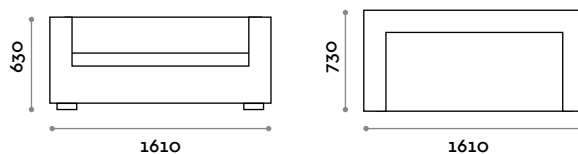

DV161

Sofa 2 seats

Dimensions

W 1610 mm / D 730 mm / H 630 mm