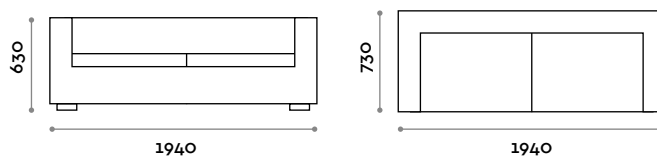

DV194

Sofa 3 seats

Dimensions

W 1940 mm / D 730 mm / H 630 mm