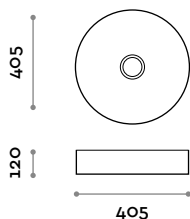

SHAPE40

Rounded ceramic countertop sink with drain and free discharge. Compatible with RUBIO 2-3-4 faucets.

Dimensions
Ø 405 mm / H 120 mm