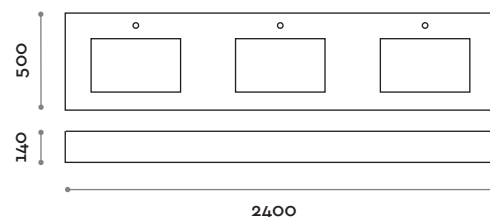

SIMPLE 3 / SIMPLE 3CF

Dimensions
W 2400 mm / D 500 mm / H 140 mm

FAUCET COLORS

- CRL CHROME
- IX BRUSHED STAINLESS
- C03 WHITE
- C04 BLACK