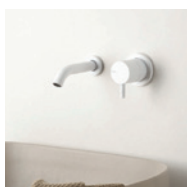

# Simple

Sink shelf with integrated sink, made in laminate PVC with inox steel basin.  
Removable bottom included.  
Compatible with RUBIO 3-4 wall faucets. Compatible with RUBIO1 faucet.

## SHELF AND SINK

HPL + FINISHES

FENIX

-  0032 WHITE
-  0720 BLACK
-  0724 GREY
-  0716 COLORADO PINK

**RUBIO1**  
Countertop lever mixer tap.

Dimensions  
H 192 mm

**RUBIO3**  
Single lever built-in faucet for sink, complete with built-in parts.