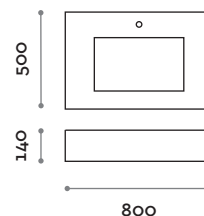

SIMPLE 1 / SIMPLE 1CF

Dimensions
W 800 mm / D 500 mm / H 140 mm