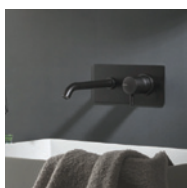

## SHELF AND SINK

HPL + FINISHES

FENIX

-  0032 WHITE
-  0720 BLACK
-  0724 GREY
-  0716 COLORADO PINK

**RUBIO1**  
Countertop lever mixer tap.

Dimensions  
H 192 mm

**RUBIO3**  
Single lever built-in faucet for sink, complete with built-in parts.