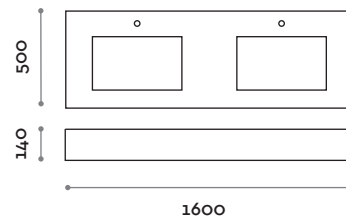

SIMPLE 2 / SIMPLE 2CF

Dimensions
W 1600 mm / D 500 mm / H 140 mm