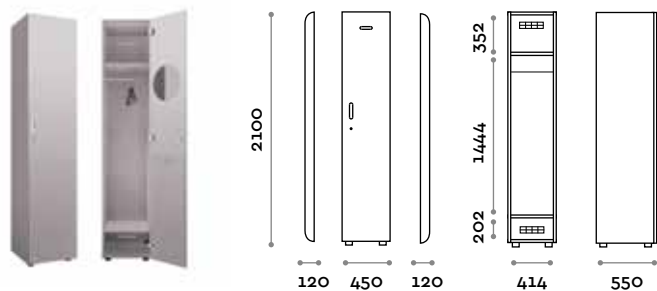

ASMo1
Single column 1-tier locker