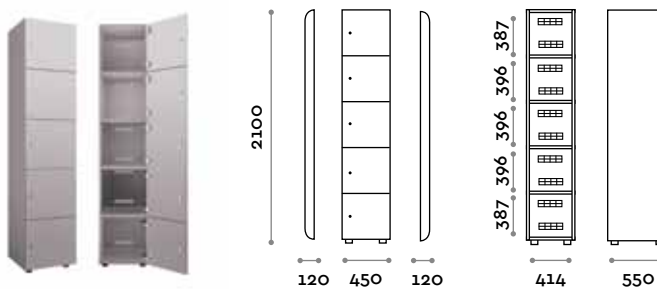

FRAME

WOOD+FINISHES

ANTHRACITE

CASHMERE

ASMo1
Single column 1-tier locker

ASMo2
Single column 2-tiers locker

ASMo3
Single column 5-tiers locker

Locks