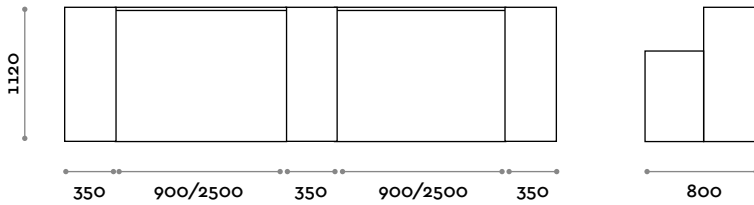

Dimensioni  
L 1901 - 2500 mm / P 350 mm / H 12 mm

**RGB250**

Led RGB per fronte ed angolare  
(R) 4,8W per metro, 12 V

**LED250**

Led per fronte ed angolare  
(C) 6000 K luce fredda / 4,8W per metro, 12 V  
(N) 4000 K luce naturale / 4,8W per metro, 12 V

### Example compositions

A

B

C

Front and top made in MFC

**RFN001**

Dimensions

W 900-1300 mm / D 800 mm / H 1120 mm  
Worktop height mm 778 mm / 918 mm

**RFN002**

Dimensions

W 1301-1900 mm / D 800 mm / H 1120 mm  
Worktop height mm 778 mm / 918 mm

**RFN003**

Dimensions

W 1901-2500 mm / D 800 mm / H 1120 mm  
Worktop height mm 778 mm / 918 mm

**RBF001**

Laminate end tower with open compartments and two removable shelves