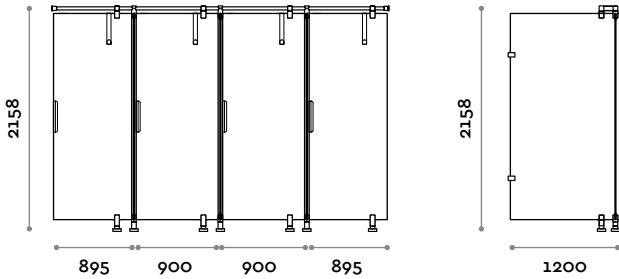

Studio S

HPLBOX

HPL cubicle consisting of door up to 900 mm and partition up to 1200 mm.

GLABOX

Cubicle in stratified tempered opaline glass consisting of door up to 900 mm and partition up to 1200 mm.

HPLBOXDO

HPL door up to mm 900.

GLABOXDO

Door in stratified and tempered opaline glass up to mm 900.

Dimensions

W up to 900 mm / D 10 mm / H 1995 mm

HPL BOX SP

Middle partition in HPL up to mm 1200.

GLA BOX SP

Middle partition in stratified and tempered opaline glass up to mm 1200.

HPL BOX EP

End partition in HPL up to mm 1200.

GLA BOX EP

End partition in stratified and tempered opaline glass up to mm 1200.

Dimensions

W up to 1200 mm / D 10 mm / H 1995 mm

HPLWADO

HPL door, dimensions up to 900×1400 mm to be mounted directly on the wall with clicking hinges.

GLAWADO

Tempered and stratified opaline glass door, dimensions up to 900×1400 mm to be mounted directly on the wall with clicking hinges.

GLADOHOOK

Stainless steel hook for towels to be fixed on glass and HPL shower door.

GLADOHAND

Stainless steel handle to be fixed on glass and HPL shower door.

GLADOSTOP

Door stopper to prevent slamming.