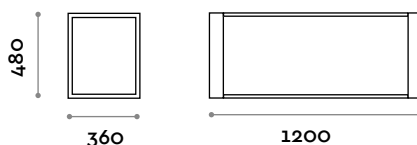

L 1200 mm / P 360 mm / H 480 mm

TECNO 180S

Panca singola a 3 doghe

Dimensioni

L 1800 mm / P 360 mm / H 480 mm

TECNO 120D

Panca doppia a 6 doghe

Dimensioni

L 1200 mm / P 750 mm / H 480 mm

TECNO 180D

Panca doppia a 6 doghe

Dimensioni

L 1800 mm / P 750 mm / H 480 mm

Tecno

Aluminium slats bench with oxidative treatment and powder coating RAL colors.

FRAME AND SLATS