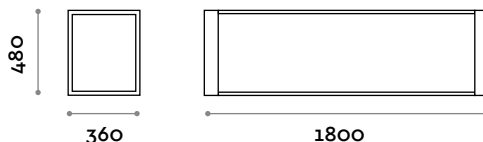

L 1200 mm / P 360 mm / H 480 mm

TECNO 180S

Panca singola a 3 doghe

Dimensioni

L 1800 mm / P 360 mm / H 480 mm

TECNO 120D

Panca doppia a 6 doghe

Dimensioni

L 1200 mm / P 750 mm / H 480 mm

TECNO 180D

Panca doppia a 6 doghe

Dimensioni

L 1800 mm / P 750 mm / H 480 mm

Tecno

Aluminium slats bench with oxidative treatment and powder coating RAL colors.

FRAME AND SLATS