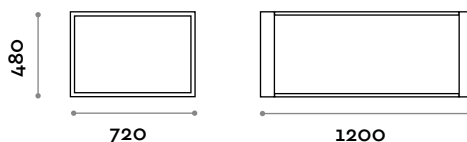

L 1200 mm / P 360 mm / H 480 mm

TECNO 180S

Panca singola a 3 doghe

Dimensioni

L 1800 mm / P 360 mm / H 480 mm

TECNO 120D

Panca doppia a 6 doghe

Dimensioni

L 1200 mm / P 750 mm / H 480 mm

TECNO 180D

Panca doppia a 6 doghe

Dimensioni

L 1800 mm / P 750 mm / H 480 mm

Tecno

Aluminium slats bench with oxidative treatment and powder coating RAL colors.

FRAME AND SLATS