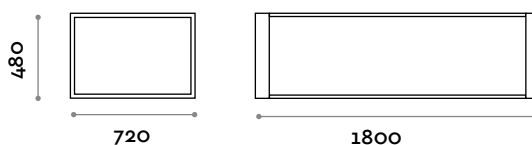

L 1200 mm / P 360 mm / H 480 mm

TECNO 180S

Panca singola a 3 doghe

Dimensioni

L 1800 mm / P 360 mm / H 480 mm

TECNO 120D

Panca doppia a 6 doghe

Dimensioni

L 1200 mm / P 750 mm / H 480 mm

TECNO 180D

Panca doppia a 6 doghe

Dimensioni

L 1800 mm / P 750 mm / H 480 mm

Tecno

Aluminium slats bench with oxidative treatment and powder coating RAL colors.

FRAME AND SLATS