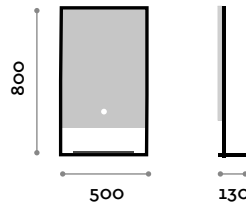

Dimensioni

L 500 mm / H 800 mm / P 130 mm

CORNICE
METALLO

SPECCHIO

TOLOMEO 2

Specchio rotondo illuminato con LED

- Struttura in metallo laccato nero opaco con mensola
- Interruttore touch ON/OFF
- Spessore specchio 5 mm con pellicola di sicurezza
- Temperatura colore LED 4000K 220V CE IP44

Dimensioni

L 600 mm / L 750 mm / P 130 mm

Tolomeo

TOLOMEO 1

Mirror rectangular illuminated with LED

- Metal structure in matt black lacquer including shelf
- Touch ON/OFF
- Mirror thickness mm 5 with safety film
- LED backlit 220V CE IP44, temperature 4000K

Dimensions

W 500 mm / H 800 mm / D 130 mm

FRAME

METAL

MIRROR

TOLOMEO 2

Mirror rounded illuminated with LED

- Metal structure in matt black lacquer including shelf
- Touch ON/OFF
- Mirror thickness mm 5 with safety film
- LED backlit 220V CE IP44, temperature 4000K

Dimensions

W 600 mm / L 750 mm / D 130 mm

Tolomeo

TOLOMEO 1

Rechteckiger Spiegel mit LED-Beleuchtung

- Struktur aus mattschwarz lackiertem Metall mit Konsole
- Berührungsempfindlicher EIN-/AUS-Schalter
- Spiegelstärke 5 mm, mit Sicherheitsfolie
- Farbtemperatur LED 4000 K 220 V CE IP44