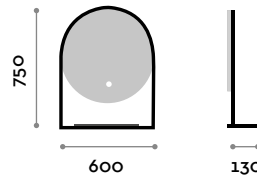

Dimensioni

L 500 mm / H 800 mm / P 130 mm

CORNICE
METALLO

SPECCHIO

TOLOMEO 2

Specchio rotondo illuminato con LED

- Struttura in metallo laccato nero opaco con mensola
- Interruttore touch ON/OFF
- Spessore specchio 5 mm con pellicola di sicurezza
- Temperatura colore LED 4000K 220V CE IP44

Dimensioni

L 600 mm / L 750 mm / P 130 mm

Tolomeo

TOLOMEO 1

Mirror rectangular illuminated with LED

- Metal structure in matt black lacquer including shelf
- Touch ON/OFF
- Mirror thickness mm 5 with safety film
- LED backlit 220V CE IP44, temperature 4000K

Dimensions

W 500 mm / H 800 mm / D 130 mm

FRAME

METAL

MIRROR

TOLOMEO 2

Mirror rounded illuminated with LED

- Metal structure in matt black lacquer including shelf
- Touch ON/OFF
- Mirror thickness mm 5 with safety film
- LED backlit 220V CE IP44, temperature 4000K