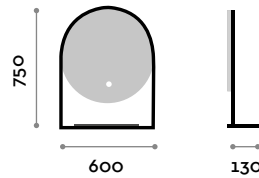

Dimensioni

L 500 mm / H 800 mm / P 130 mm

CORNICE
METALLO

SPECCHIO

TOLOMEO 2

Specchio rotondo illuminato con LED

- Struttura in metallo laccato nero opaco con mensola
- Interruttore touch ON/OFF
- Spessore specchio 5 mm con pellicola di sicurezza
- Temperatura colore LED 4000K 220V CE IP44

Dimensioni

L 600 mm / L 750 mm / P 130 mm

Tolomeo

TOLOMEO 1

Mirror rectangular illuminated with LED

- Metal structure in matt black lacquer including shelf
- Touch ON/OFF
- Mirror thickness mm 5 with safety film
- LED backlit 220V CE IP44, temperature 4000K

Dimensions

W 500 mm / H 800 mm / D 130 mm

FRAME

METAL

MIRROR

TOLOMEO 2

Mirror rounded illuminated with LED

- Metal structure in matt black lacquer including shelf
- Touch ON/OFF
- Mirror thickness mm 5 with safety film
- LED backlit 220V CE IP44, temperature 4000K

Dimensions

W 600 mm / L 750 mm / D 130 mm

Tolomeo

TOLOMEO 1

Rechteckiger Spiegel mit LED-Beleuchtung

- Struktur aus mattschwarz lackiertem Metall mit Konsole
- Berührungsempfindlicher EIN-/AUS-Schalter
- Spiegelstärke 5 mm, mit Sicherheitsfolie
- Farbtemperatur LED 4000 K 220 V CE IP44