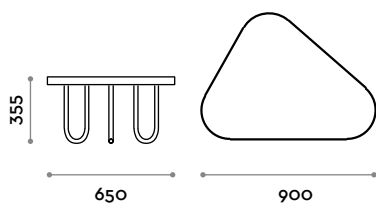

## TRIO

Dimensioni

L 900 mm / P 650 mm / H 335 mm

# Trio

Lounge coffee table, triangular shape, steel frame and laminate top.

**TOP**

WOOD + FINISHES

**FRAME**

STAINLESS STEEL

POLISHED

**TRIO**

Dimensions

W 900 mm / D 650 mm / H 335 mm

Dimensions

L 900 mm / P 650 mm / H 335 mm