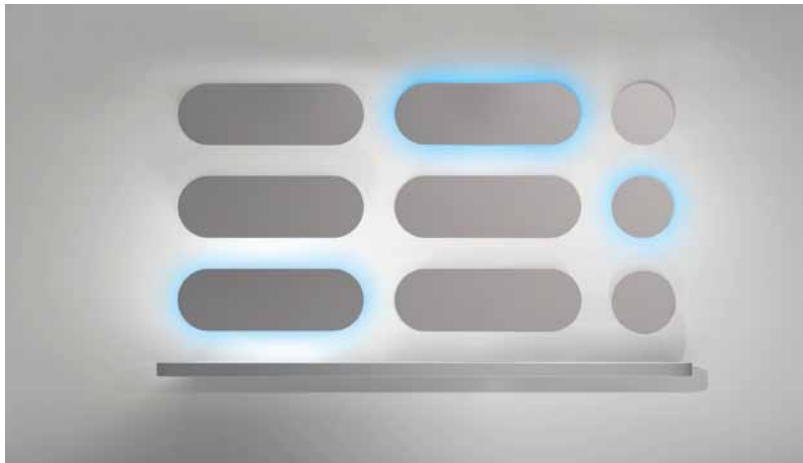

# Vanity

arch. Simone Micheli

Sistema di specchi con mensola

- Specchi con supporto bordato ABS, con luce LED e senza
- LED temperatura 4000K luce naturale o 6000K luce fredda / 4.8 W per metro 12 V
- Mensola con angoli arrotondati, struttura in MDF laminato, colori tavole finiture.
- 2 o 3 bocche portaphon in alluminio

## SUPPORTO E MENSOLA

LEGNO + FINITURE

SPECCHIO

ARGENTO

**CIRCLE30**  
**CIRCLE30L (LED)**  
Dimensioni  
ø 30 mm / P 35 mm

**VANITYS60**  
**VANITYS60L (LED)**  
Dimensioni  
L 900 mm / P 35 mm / H 300 mm

**VANITYM15**  
Dimensioni  
L 1550 mm / P 300 mm / H 52 mm

**VANITYM25**  
Dimensioni  
L 2500 mm / P 300 mm / H 52 mm

# Vanity

arch. Simone Micheli

Mirror system with shelf

- Mirrors with ABS edged support, with and without LED light
- LED light 4000K natural white or 6000K cool white / 4.8 W per meter, 12 V
- Shelf with rounded corners, MDF and laminate structure in wood finishes
- 2 or 3 aluminium hairdryer slots, based on the length of the shelf