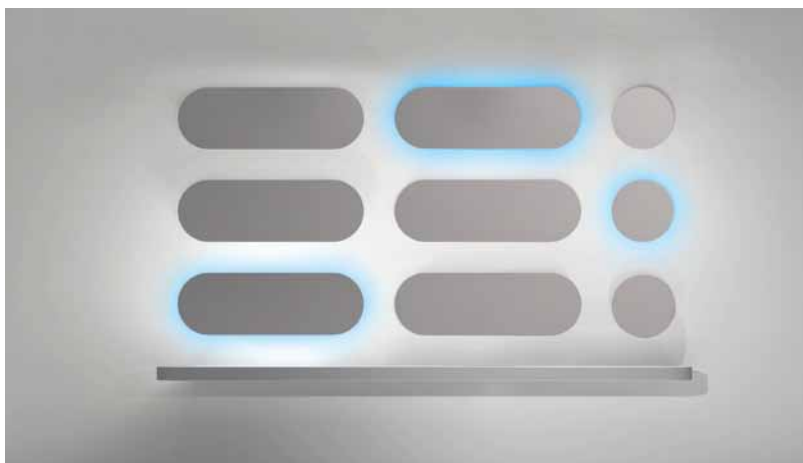

# Vanity

arch. Simone Micheli

Sistema di specchi con mensola

- Specchi con supporto bordato ABS, con luce LED e senza
- LED temperatura 4000K luce naturale o 6000K luce fredda / 4.8 W per metro 12 V
- Mensola con angoli arrotondati, struttura in MDF laminato, colori tavole finiture.
- 2 o 3 bocche portaphon in alluminio

## SUPPORTO E MENSOLA

LEGNO + FINITURE

SPECCHIO

ARGENTO

**CIRCLE30**  
**CIRCLE30L (LED)**  
Dimensioni  
ø 30 mm / P 35 mm

**VANITYS60**  
**VANITYS60L (LED)**  
Dimensioni  
L 900 mm / P 35 mm / H 300 mm

# Vanity

arch. Simone Micheli

Mirror system with shelf

- Mirrors with ABS edged support, with and without LED light
- LED light 4000K natural white or 6000K cool white / 4.8 W per meter, 12 V
- Shelf with rounded corners, MDF and laminate structure in wood finishes
- 2 or 3 aluminium hairdryer slots, based on the length of the shelf