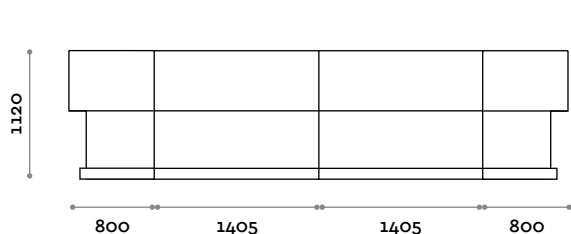

### Example compositions

A

B

C

**VEA76**  
Corner module with worktop  
h mm 778

**VEA90**  
Corner module with worktop  
h mm 918

Dimensions  
W 800 mm / D 800 mm / H 1120 mm

**VETA1**  
End panel for module mm 778 high

Dimensions  
W 700 mm / D 36 mm / H 778 mm

**VETA2**  
End panel for module mm 918 high

Dimensions  
W 700 mm / D 36 mm / H 918 mm

**VE760**  
Desk module with worktop  
h mm 778

**VE900**  
Desk module with worktop  
h mm 918

Dimensions  
W 1405 mm / D 800 mm / H 1120 mm

**RGB250**  
RGB LED light for front and corner  
(R) 4,8W per meter, 12 V

**LED250**  
LED light for front and corner  
(C) 6000 K cool white / 4,8W per meter, 12 V  
(N) 4000 K natural white / 4,8W per meter, 12 V