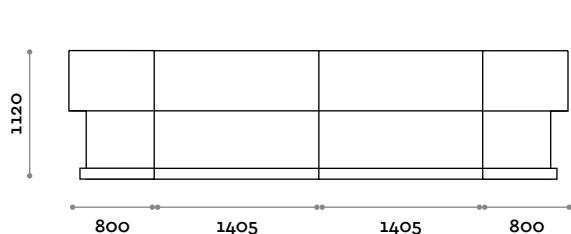

VEA76

Module d'angle avec plan de travail
h 778 mm

VEA90

Module d'angle avec plan de travail
h 918 mm

Dimensions

L 800 mm / P 800 mm / H 1120 mm

VETA1

Joue finale, épaisseur par module
haut 778 mm

Dimensions

L 700 mm / P 36 mm / H 778 mm

VETA2

Joue finale, épaisseur par module
haut 918 mm

Dimensions

L 700 mm / P 36 mm / H 918 mm

VE760

Module de bureau avec plan de travail
h 778 mm

VE900

Module de bureau avec plan de travail
h 918 mm

Dimensions

L 1405 mm / P 800 mm / H 1120 mm

RGB250

Led RGB pour façade et angle
(R) 4,8W par mètre, 12 V

LED250

Led pour façade et angle
(C) 6000 K lumière froide / 4,8W par mètre, 12 V
(N) 4000 K lumière naturelle / 4,8W par mètre, 12 V