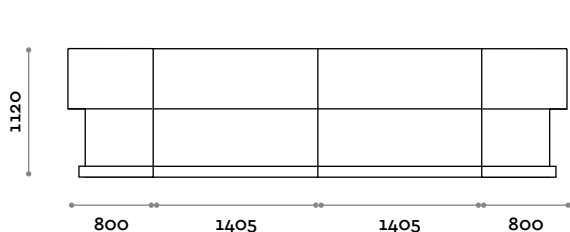

VEA76

Eckmodul mit Arbeitsplatte,
Höhe 778 mm

VEA90

Eckmodul mit Arbeitsplatte,
Höhe 918 mm

Abmessungen
B 800 mm / T 800 mm / H 1120 mm

VETA1

Abschließendes Seitenteil für 778 mm
hohes Modul

Abmessungen
B 700 mm / T 36 mm / H 778 mm

VETA2

Abschließendes Seitenteil für 918 mm
hohes Modul

Abmessungen
B 700 mm / T 36 mm / H 918 mm

VE760

Schreibtischmodul mit Arbeitsplatte,
Höhe 778 mm

VE900

Schreibtischmodul mit Arbeitsplatte,
Höhe 918 mm

Abmessungen
B 1405 mm / T 800 mm / H 1120 mm

RGB250

LED RGB für Front- und Eckmodul
(R) 4,8 W je Meter, 12 V

LED250

LED für Front- und Eckmodul
(C) 6000 K Kaltlicht / 4,8 W je Meter, 12 V
(N) 4000 K natürliches Licht / 4,8 W je Meter, 12 V