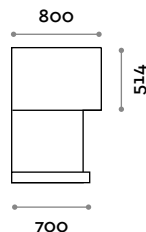

VEA76

Eckmodul mit Arbeitsplatte,
Höhe 778 mm