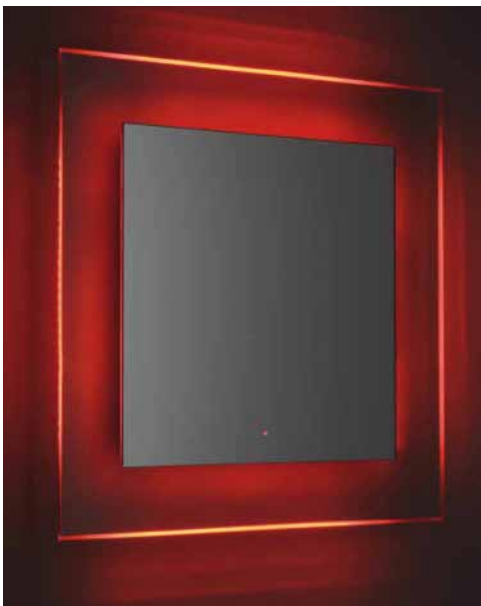

Wizard

Mirror with LED backlit

- Changing RGB colour function (16 different colors)
- ON/OFF switch and colour changing functioning with remote control
- Mirror thickness mm 5
- Frame in tempered transparent glass 8mm
- 220V, CE, IP44
- Horizontal or vertical fastening

FRAME

GLASS

MIRROR

WIZARD 1

Dimensions

W 700 mm / D 33 mm / H 700 mm

WIZARD 2

Dimensions

W 950 mm / D 33 mm / H 700 mm

WIZARD 3

Dimensions

W 400 mm / D 33 mm / H 1200 mm