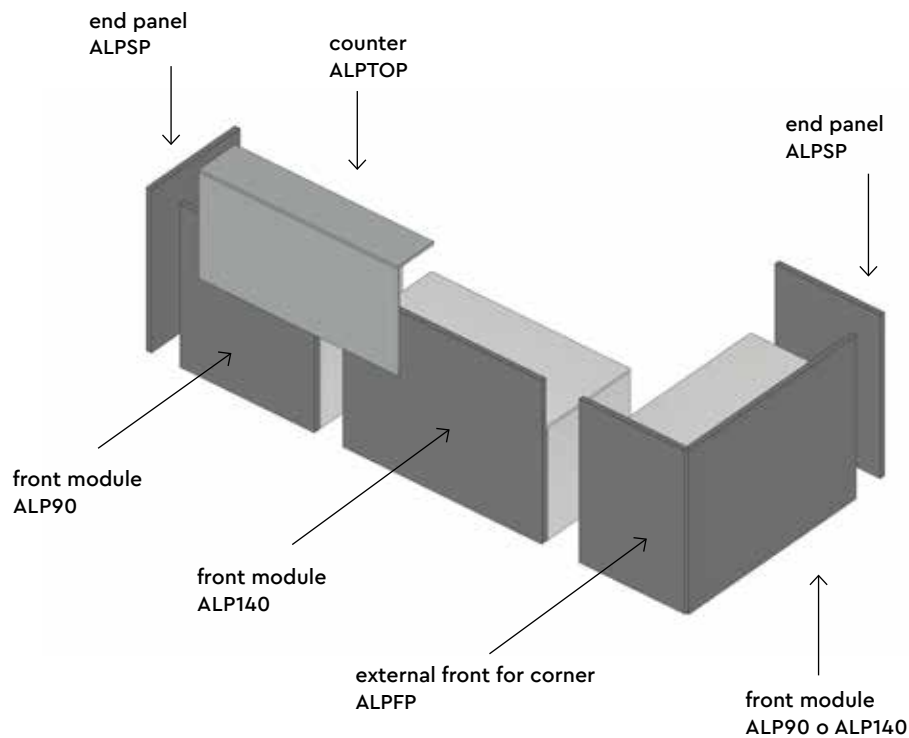

# Alpha

Modular counter made of MFC with LED lighting.

fit interiors — design first

**Structure**  
Finishes

**Worktop**  
Finishes

**Example compositions**

**ALP90-20**

Front module with desk and front part made in MFC mm 36 thickness  
Worktop height 760 mm / 900 mm  
W 940 mm / D 736 mm / H 1079 mm

**ALP140-20**

Front module with desk and front part made in MFC mm 36 thickness  
Worktop height 760 mm / 900 mm  
W 1390 mm / D 736 mm / H 1079 mm

**ALP90H-20**

MFC consultancy and/or wheelchair accessible desk module  
W 940 mm / D 700 mm / H 760 mm