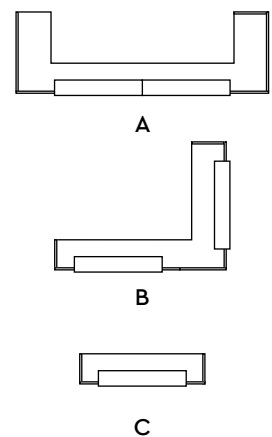

# Alpha

Modular counter made of MFC with LED lighting.

fit interiors — design first

**Structure**  
Finishes

**Worktop**  
Finishes

**Example compositions**

**ALP90-20**

Front module with desk and front part made in MFC mm 36 thickness  
Worktop height 760 mm / 900 mm  
W 940 mm / D 736 mm / H 1079 mm

**ALP140-20**

Front module with desk and front part made in MFC mm 36 thickness  
Worktop height 760 mm / 900 mm  
W 1390 mm / D 736 mm / H 1079 mm

**ALP90H-20**

MFC consultancy and/or wheelchair accessible desk module  
W 940 mm / D 700 mm / H 760 mm