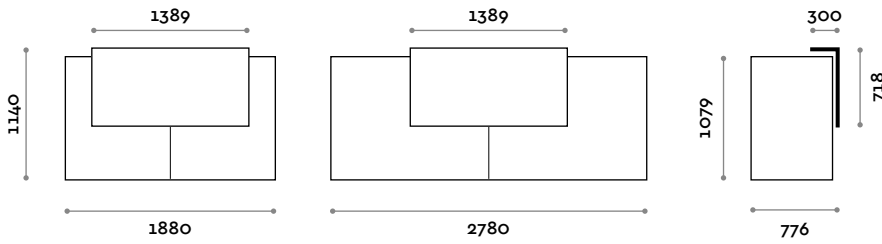

# Alpha

Modular counter made of MFC with LED lighting.

fit interiors — design first

**Structure**  
Finishes

**Worktop**  
Finishes

**Example compositions**

**ALP90-20**

Front module with desk and front part made in MFC mm 36 thickness  
Worktop height 760 mm / 900 mm  
W 940 mm / D 736 mm / H 1079 mm

**ALP140-20**

Front module with desk and front part made in MFC mm 36 thickness  
Worktop height 760 mm / 900 mm  
W 1390 mm / D 736 mm / H 1079 mm

**ALP90H-20**

MFC consultancy and/or wheelchair accessible desk module  
W 940 mm / D 700 mm / H 760 mm