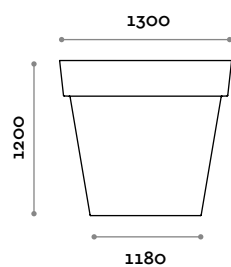

— **g** **Bi**

DESIGN FIRST.

fit interiors

fit interiors — designed and produced in italy

Big

Italiano	3
English	4
Deutsch	5
Français	6
Español	7

Big

Vaso in polietilene, finitura opaca, 100% riciclabile, di grandi dimensioni. Per esterni e interni.

Vaso

Polietilene opaco

A
Bianco

B
Antracite

C
Rosso oriente

D
Blu Petrolio

E
Grigio tortora

BIG 1

BIG 2

Big

Polyethylene vase, matt finish, 100% recyclable, large size. For indoor and outdoor use.

Vase

Matt polyethylene

A
White

B
Anthracite

C
Oriental red

D
Petroleum

E
Dove grey

BIG 1

BIG 2

Big

Sehr große Vase aus Polyethylen in matter Ausführung, 100% recycelbar. Für Außen- und Innenbereiche.

Vase

Polyethylen matt