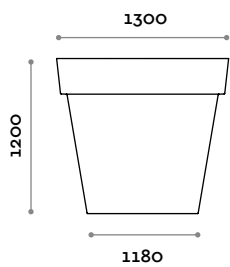

Vaso

Polietilene opaco

A
Bianco

B
Antracite

C
Rosso oriente

D
Blu Petrolio

E
Grigio tortora

BIG 1

BIG 2

Big

Polyethylene vase, matt finish, 100% recyclable, large size. For indoor and outdoor use.

Vase

Matt polyethylene

A
White

B
Anthracite

C
Oriental red

D
Petroleum

E
Dove grey

BIG 1

BIG 2

Big

Sehr große Vase aus Polyethylen in matter Ausführung, 100% recycelbar. Für Außen- und Innenbereiche.

Vase

Polyethylen matt