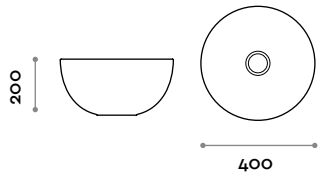

Bol

Ceramic rounded countertop sink with drain and free discharge.

Sink

Matt colors

White

BOL40

BOL50

Faucets