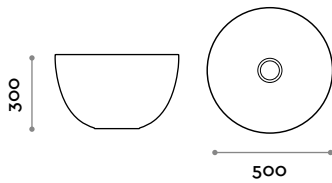

Bol

Ceramic rounded countertop sink with drain and free discharge.

Sink

Matt colors

White

BOL40

BOL50

Faucets