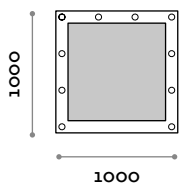

# Broadway

Dressing room vanity unit with framed lighted mirror  
• 4W 2700K warm white LED light bulbs.

**Frame**

Finishes

THE SWATCH BOOK

**Mirror**

Silver

**BROADWAYC10**