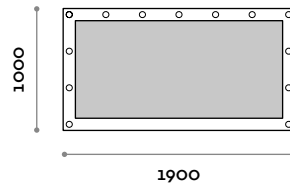

BROADWAYC19