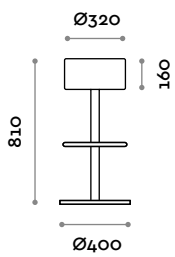

Cafe

Steel frame stool with padded seat and covered in eco-leather.

Seat

Eco-leather

A
Black

B
Dark grey

C
Beige

Frame

Steel

Polished chrome

CAFE