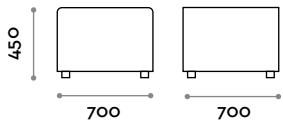

Seat

Eco-leather

THE SWATCH BOOK

Alcune possibili combinazioni

CMB070P

Single sofa without backrest

CMB140P

Double sofa without backrest