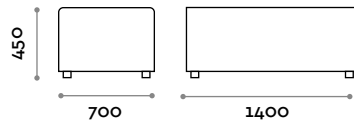

Seat

Eco-leather

THE SWATCH BOOK

Alcune possibili combinazioni

CMB070P

Single sofa without backrest

CMB140P

Double sofa without backrest