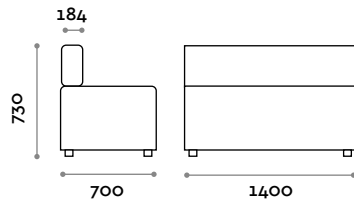

CMB140S

Double sofa with backrest