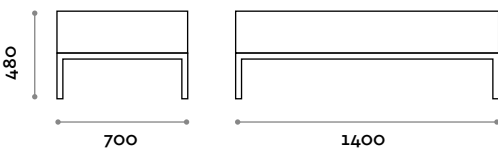

Dune

Bench with painted steel frame and rustproof cataphoresis treatment, fireproof eco-leather upholstery (UNI 9175 class 1IM certification) and digital print.

Optional upon request

- Customized printing

Structure

Steel

Matt
black

9010
White

Seat

Eco-leather

THE SWATCH BOOK

DUNE