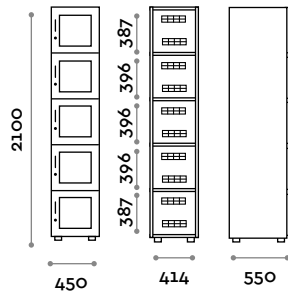

Single column locker with 5 framed door

Handle

Included

- **HAN 01**

Zamak handle

Dimensions

W 10 mm / D 30 mm / H 106 mm

B