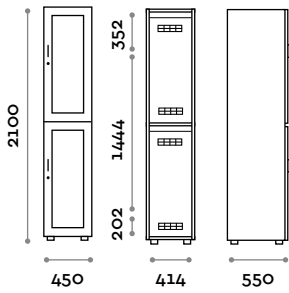

IND02-20

Single column locker with 2 framed door