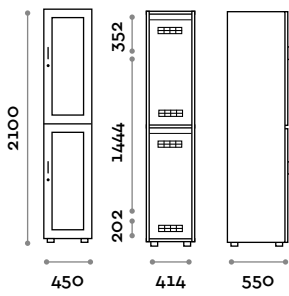

IND05-20
Casier 5 portes