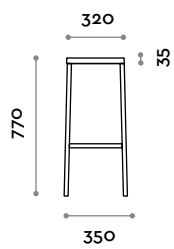

Telaio

Acciaio

1
Nero

2
Bruno

3
Bianco

GRUNGE

Grunge

Steel structure stool, seat with natural or stained brushed solid pine wood.