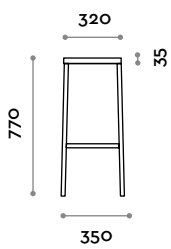

Grunge

Steel structure stool, seat with natural or stained brushed solid pine wood.

Seat

Solid wood

A
Natural

B
Coffee

C
Nutmeg

Frame

Steel

1
Black

2
Dusky

3
White

GRUNGE