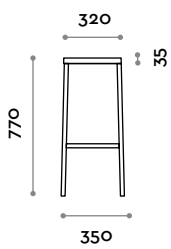

3
Blanco

GRUNGE

follow us

Fit Interiors

Gruppo P&G srl
Via Emilia, n.3916
47020 Longiano (FC), Italy
tel. (+39) 0547 58746
info@gruppoppeg.com

fit
interiors

furniture for health
and golf clubs, gyms
hotel&spa, medical
and corporate