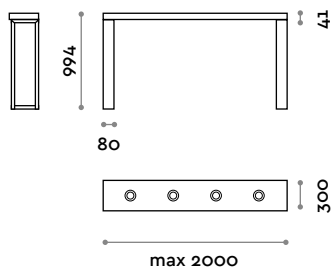

Jump

Floating shelf with aluminum hair-dryer slots, 70 mm thick with laminated MDF structure.

Shelf and leg

Finishes

THE SWATCH BOOK

ACCMES

MESGAM

Leg in laminated marine plywood
W 70 mm / D 24,8 mm / H 700/800 mm

Floating shelf with aluminum hair-dryer slots, 41 mm thick with laminated MDF structure.
 Painted steel legs, length up to 2 m.

Shelf

Finishes

THE SWATCH BOOK

Legs

Steel

9022
 Grey

ACCMEN-20