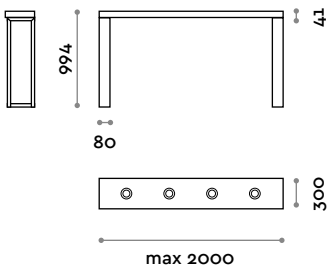

Mensola in finto spessore h 70 mm, con struttura in MDF laminato e boccole portaphon in alluminio.

Mensola e gamba

Finiture

ACCMES

MESGAM

Gamba in multistrato marino più laminato
L 70 mm / P 248 mm / H 700/800 mm

Mensola spessore h 41 mm, con struttura in MDF laminato e boccole portaphon in alluminio.
Gambe in acciaio verniciato, max 2 mt.

Mensola

Finiture

THE SWATCH BOOK

Gambe

Acciaio

9022
Grigio

ACCMEN-20

Jump

Floating shelf with aluminum hair-dryer slots, 70 mm thick with laminated MDF structure.

Shelf and leg

Finishes

THE SWATCH BOOK

ACCMES

MESGAM

Leg in laminated marine plywood
W 70 mm / D 24,8 mm / H 700/800 mm

Floating shelf with aluminum hair-dryer slots, 41 mm thick with laminated MDF structure.
 Painted steel legs, length up to 2 m.

Shelf

Finishes

THE SWATCH BOOK

Legs

Steel

9022
 Grey

ACCMEN-20