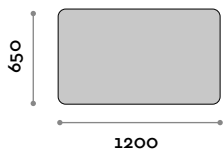

Angoli retti

JUSTC1

Angoli arrondati

JUSTC2

Angoli arrondati

JUSTC3

Angoli arrondati

Just

Wall hung mirrors

- Safety film
- Mirror thickness mm 4
- Horizontal or vertical fastening

Mirror

Silver

JUST1

Square corners

JUST2

Square corners

JUST3

Square corners

JUSTC1

Rounded corners

JUSTC2

Rounded corners

JUSTC3

Rounded corners