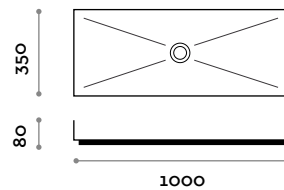

Lamina

Countertop washbasin made in Stainless steel with free discharge and not visible drain

Sink

Stainless steel

LAMINA40

LAMINA60

LAMINA100

Faucets

LAMSIF

Cylinder siphon, chrome finish for Lamina model