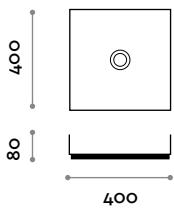

Lamina

Countertop washbasin made in Stainless steel with free discharge and not visible drain

Sink

Stainless steel

LAMINA40

LAMINA60

LAMINA100

Faucets

LAMSIF

Cylinder siphon, chrome finish for Lamina model