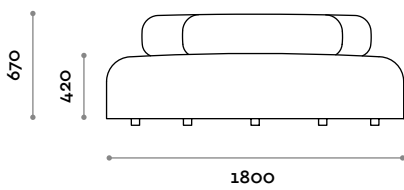

# Luna

Circular seat with small backrest, upholstery and covering in fire-retardant eco-leather (UNI 9175 class 1IM certification).

---

**Seat**

Eco-leather

THE SWATCH BOOK

---

**LUNA**