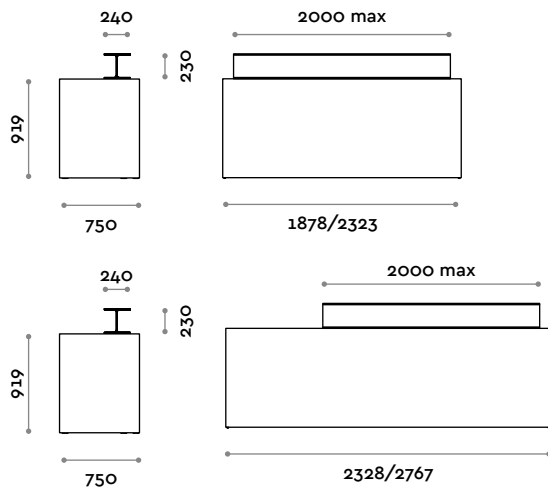

## METROPOLISL-20

Altezza piano di lavoro 919 mm  
L 2328-2767 mm / P 750 mm / H 1149 mm

# Metropolis

Alberto Manzoni

Reception counter with laminate and MFC structure  
36 mm thickness, with central top consisting of iron  
HEA beam (max. length 2000 mm).

fit interiors — design first

## METROPOLIS-20

Worktop height 919 mm  
W 1878–2323 mm / D 750 mm / H 1149 mm

## METROPOLISL-20

Worktop height 919 mm  
W 2328–2767 mm / D 750 mm / H 1149 mm