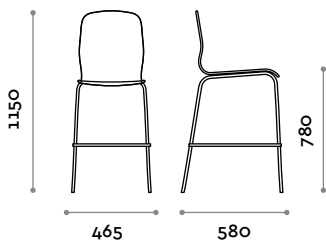

PRETTY SG

follow us

Fit Interiors

Gruppo P&G srl
Via Emilia, n.3916
47020 Longiano (FC), Italy
tel. (+39) 0547 58746
info@gruppoppeg.com

fit
interiors

furniture for health
and golf clubs, gyms
hotel&spa, medical
and corporate