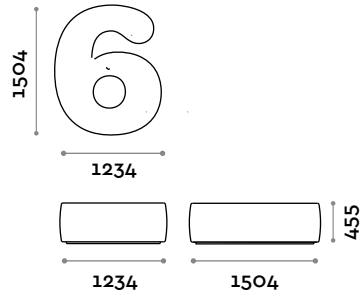

DESIGN FIRST.

**Nu
mb
ers**

fit interiors

fit interiors — designed and produced in italy

Numbers

| | |
|----------|----|
| Italiano | 3 |
| English | 5 |
| Deutsch | 7 |
| Français | 9 |
| Español | 11 |

Numbers

arch. Simone Micheli

Seduta a forma di numero da 0 a 9, con imbottitura e rivestimento in ecopelle ignifuga (certificazione UNI 9175 class 1M)

Seduta
Ecopelle

NUMBERS1

NUMBERS2

NUMBERS3

NUMBERS4

NUMBERS5

NUMBERS6

NUMBERS7

NUMBERS8

NUMBERS9

NUMBERS0

Numbers

arch. Simone Micheli

Seat in the shape of a number from 0 to 9, with upholstery and covering in fire-retardant eco-leather (certification UNI 9175 class 1M).