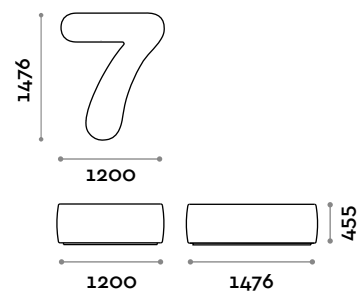

DESIGN FIRST.

**Nu
mb
ers**

fit interiors

fit interiors — designed and produced in italy

Numbers

| | |
|----------|----|
| Italiano | 3 |
| English | 5 |
| Deutsch | 7 |
| Français | 9 |
| Español | 11 |

Numbers

arch. Simone Micheli

Seduta a forma di numero da 0 a 9, con imbottitura e rivestimento in ecopelle ignifuga (certificazione UNI 9175 class 1M)

Seduta
Ecopelle

NUMBERS1

NUMBERS2

NUMBERS3

NUMBERS4

NUMBERS5

NUMBERS6

NUMBERS7

NUMBERS8

NUMBERS9

NUMBERS0

Numbers

arch. Simone Micheli

Seat in the shape of a number from 0 to 9, with upholstery and covering in fire-retardant eco-leather (certification UNI 9175 class 1M).