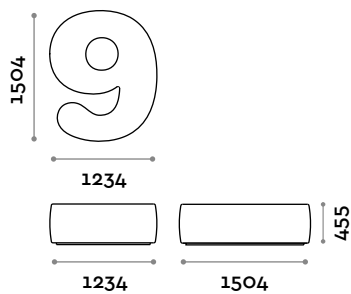

arch. Simone Micheli

Seduta a forma di numero da 0 a 9, con imbottitura e rivestimento in ecopelle ignifuga (certificazione UNI 9175 class 1M)

Seduta
Ecopelle

NUMBERS1

NUMBERS2

NUMBERS3

NUMBERS4

NUMBERS5

NUMBERS6

NUMBERS7

NUMBERS8

NUMBERS9

NUMBERS0

Numbers

arch. Simone Micheli

Seat in the shape of a number from 0 to 9, with upholstery and covering in fire-retardant eco-leather (certification UNI 9175 class 1M).