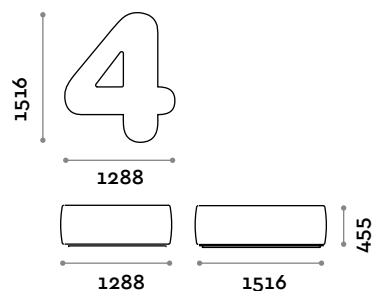

arch. Simone Micheli

Seduta a forma di numero da 0 a 9, con imbottitura e rivestimento in ecopelle ignifuga (certificazione UNI 9175 class 1M)

Seduta
Ecopelle

NUMBERS1

NUMBERS2

NUMBERS3

NUMBERS4

NUMBERS5

NUMBERS6

NUMBERS7

NUMBERS8

NUMBERS9

NUMBERS0

Numbers

arch. Simone Micheli

Seat in the shape of a number from 0 to 9, with upholstery and covering in fire-retardant eco-leather (certification UNI 9175 class 1M).