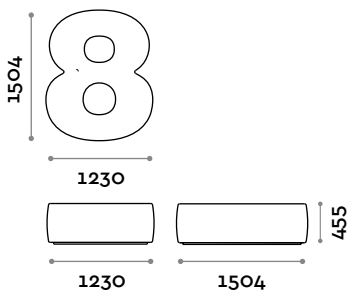

DESIGN FIRST.

**Nu
mb
ers**

fit interiors

fit interiors — designed and produced in italy

Numbers

| | |
|----------|----|
| Italiano | 3 |
| English | 5 |
| Deutsch | 7 |
| Français | 9 |
| Español | 11 |

Numbers

arch. Simone Micheli

Seduta a forma di numero da 0 a 9, con imbottitura e rivestimento in ecopelle ignifuga (certificazione UNI 9175 class 1M)

Seduta
Ecopelle

NUMBERS1

NUMBERS2

NUMBERS3

NUMBERS4

NUMBERS5

NUMBERS6

NUMBERS7

NUMBERS8

NUMBERS9

NUMBERS0

Numbers

arch. Simone Micheli

Seat in the shape of a number from 0 to 9, with upholstery and covering in fire-retardant eco-leather (certification UNI 9175 class 1M).