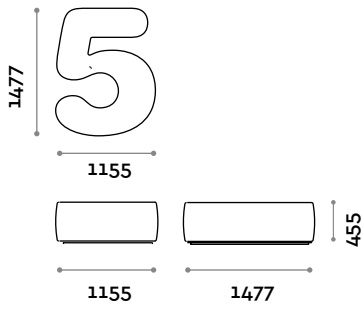

DESIGN FIRST.

**Nu
mb
ers**

fit interiors

fit interiors — designed and produced in italy

Numbers

| | |
|----------|----|
| Italiano | 3 |
| English | 5 |
| Deutsch | 7 |
| Français | 9 |
| Español | 11 |

Numbers

arch. Simone Micheli

Seduta a forma di numero da 0 a 9, con imbottitura e rivestimento in ecopelle ignifuga (certificazione UNI 9175 class 1M)

Seduta
Ecopelle

NUMBERS1

NUMBERS2

NUMBERS3

NUMBERS4

NUMBERS5

NUMBERS6

NUMBERS7

NUMBERS8

NUMBERS9

NUMBERS0

Numbers

arch. Simone Micheli

Seat in the shape of a number from 0 to 9, with upholstery and covering in fire-retardant eco-leather (certification UNI 9175 class 1M).