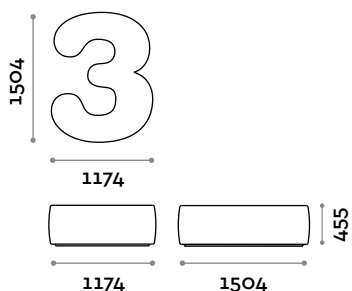

DESIGN FIRST.

**Nu
mb
ers**

fit interiors

fit interiors — designed and produced in italy

Numbers

| | |
|----------|----|
| Italiano | 3 |
| English | 5 |
| Deutsch | 7 |
| Français | 9 |
| Español | 11 |

Numbers

arch. Simone Micheli

Seduta a forma di numero da 0 a 9, con imbottitura e rivestimento in ecopelle ignifuga (certificazione UNI 9175 class 1M)

Seduta
Ecopelle

NUMBERS1

NUMBERS2

NUMBERS3

NUMBERS4

NUMBERS5

NUMBERS6

NUMBERS7

NUMBERS8

NUMBERS9

NUMBERS0

Numbers

arch. Simone Micheli

Seat in the shape of a number from 0 to 9, with upholstery and covering in fire-retardant eco-leather (certification UNI 9175 class 1M).