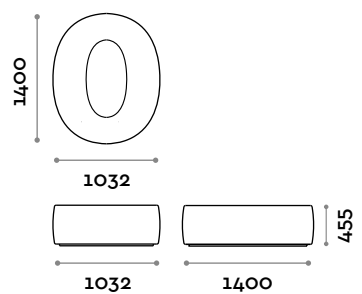

NUMBERS6

NUMBERS7

NUMBERS8

NUMBERS9

NUMBERS0

Numbers

arch. Simone Micheli

Seat in the shape of a number from 0 to 9, with upholstery and covering in fire-retardant eco-leather (certification UNI 9175 class 1M).