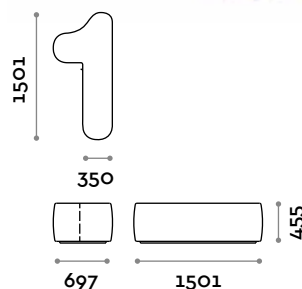

DESIGN FIRST.

**Nu
mb
ers**

fit interiors

fit interiors — designed and produced in italy

Numbers

| | |
|----------|----|
| Italiano | 3 |
| English | 5 |
| Deutsch | 7 |
| Français | 9 |
| Español | 11 |

Numbers

arch. Simone Micheli

Seduta a forma di numero da 0 a 9, con imbottitura e rivestimento in ecopelle ignifuga (certificazione UNI 9175 class 1M)

Seduta
Ecopelle

NUMBERS1

NUMBERS2

NUMBERS3

NUMBERS4

NUMBERS5

NUMBERS6

NUMBERS7

NUMBERS8

NUMBERS9

NUMBERS0

Numbers

arch. Simone Micheli

Seat in the shape of a number from 0 to 9, with upholstery and covering in fire-retardant eco-leather (certification UNI 9175 class 1M).