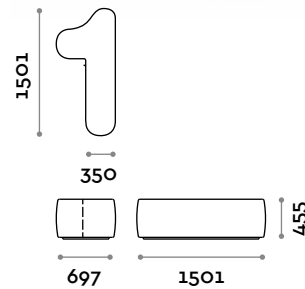

Numbers

arch. Simone Micheli

Seat in the shape of a number from 0 to 9, with upholstery and covering in fire-retardant eco-leather (certification UNI 9175 class 1M).

Seat

Eco-leather

THE SWATCH BOOK

NUMBERS1