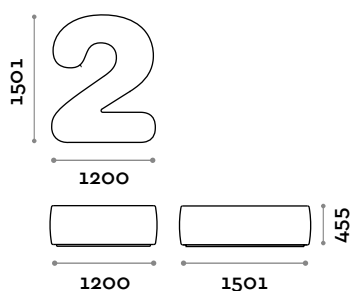

arch. Simone Micheli

Seduta a forma di numero da 0 a 9, con imbottitura e rivestimento in ecopelle ignifuga (certificazione UNI 9175 class 1M)

Seduta
Ecopelle

NUMBERS1

NUMBERS2

NUMBERS3

NUMBERS4

NUMBERS5

NUMBERS6

NUMBERS7

NUMBERS8

NUMBERS9

NUMBERS0

Numbers

arch. Simone Micheli

Seat in the shape of a number from 0 to 9, with upholstery and covering in fire-retardant eco-leather (certification UNI 9175 class 1M).