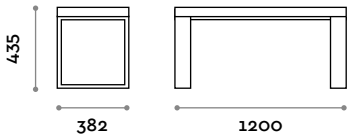

Natural Wengé

PSD120D

Solid ash slats bench, double-deep

PSD180D

Solid ash slats bench, double-deep

Frame
Painted steel

PSM120S-20

Single-deep bench in MDF and laminate