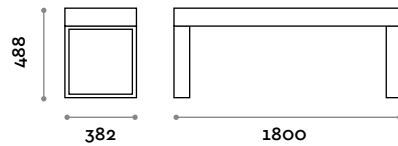

PSC180SP

Single-deep eco-leather upholstered bench