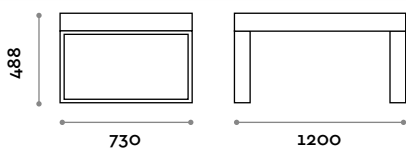

Single-deep eco-leather upholstered bench

Seat

Eco-leather

THE SWATCH BOOK

PSC120DP

Double-deep eco-leather upholstered bench

PSC180DP

Double-deep eco-leather upholstered bench