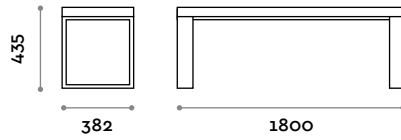

PSM180S-20

Single-deep bench in MDF and laminate