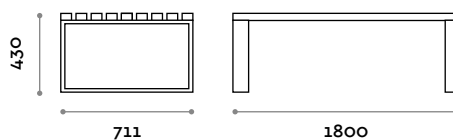

Natural Wengé

PSD120D

Solid ash slats bench, double-deep

PSD180D

Solid ash slats bench, double-deep

Frame
Painted steel

PSM120S-20

Single-deep bench in MDF and laminate