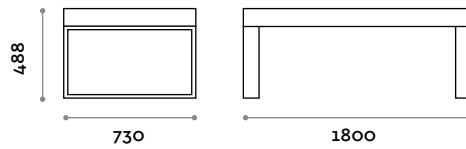

Single-deep eco-leather upholstered bench

Seat

Eco-leather

THE SWATCH BOOK

PSC120DP

Double-deep eco-leather upholstered bench

PSC180DP

Double-deep eco-leather upholstered bench