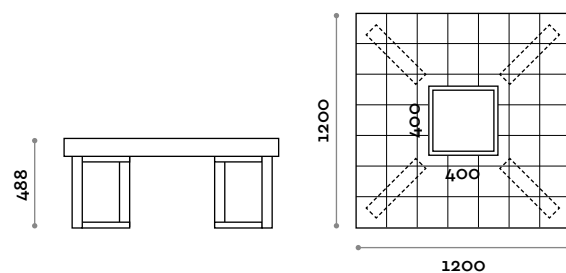

Frame
Painted steel

PQM120-20

Square bench in MDF and laminate
with square vase

Seat

Finishes

THE SWATCH BOOK

PQC120

Eco-leather upholstered square bench
with square vase