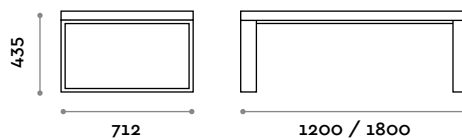

PSM180D-20

Double-deep bench in MDF and laminate