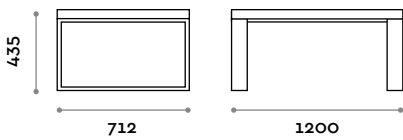

PSM180S-20

Single-deep bench in MDF and laminate

Seat

Finishes

THE SWATCH BOOK

PSM120D-20

Double-deep bench in MDF and laminate

PSM180D-20