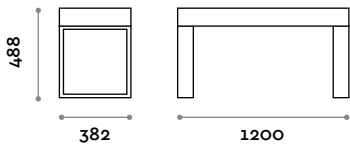

Double-deep bench in MDF and laminate

Frame
Painted steel

Light grey

Black

White

PSC120SP

Single-deep eco-leather upholstered bench

PSC180SP