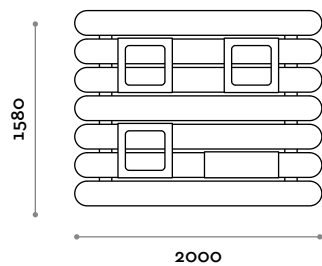

(N) 4000K natural white / 4.8W per meter, 24 V

---

**Structure**

Finishes

THE SWATCH BOOK

---

**PARADE-24**