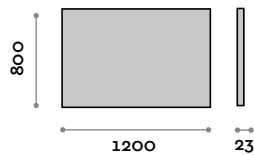

### PO80120

Mirror with anodized aluminum frame joined at 45° with LED

- Black frame
- 5 mm mirror thickness
- Safety film
- Vertical or horizontal fixing
- CE
- 360° ambient lighting diffused through 45° Plexiglas
- Illuminated touch ON/OFF sensor switch
- Defogger function
- LED temperature color 4000K
- 220V, CE, IP44