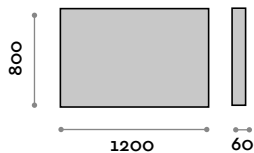

PO80120LED