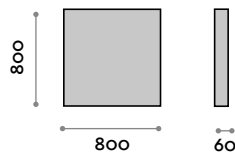

Mirror with anodized aluminum frame joined at 45° with LED

- Black frame
- 5 mm mirror thickness
- Safety film
- Vertical or horizontal fixing
- CE
- 360° ambient lighting diffused through 45° Plexiglas
- Illuminated touch ON/OFF sensor switch
- Defogger function
- LED temperature color 4000K
- 220V, CE, IP44

Frame
Aluminum

Black

Mirror

Silver

PO8080LED