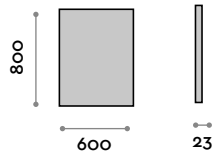

Polis

Mirror with anodized aluminum frame joined at 45°

- Black frame
- 5 mm mirror thickness
- Safety film
- Vertical or horizontal fixing
- CE

Frame

Aluminum

Black

Mirror

Silver

PO8040

PO8060

PO8080

PO80100

PO80120