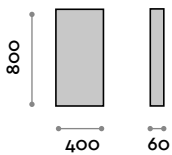

Mirror with anodized aluminum frame joined at 45° with LED

- Black frame
- 5 mm mirror thickness
- Safety film
- Vertical or horizontal fixing
- CE
- 360° ambient lighting diffused through 45° Plexiglas
- Illuminated touch ON/OFF sensor switch
- Defogger function
- LED temperature color 4000K
- 220V, CE, IP44

Frame
Aluminum

Black

Mirror

Silver

PO8040LED