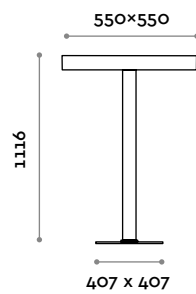

DESIGN FIRST.

—
ra
ad
ow

fit interiors

fit interiors — designed and produced in italy

Quadra

Italiano	3
English	4
Deutsch	5
Français	6
Español	7

Quadra

Tavolo con basamento in fusione di ghisa, colonna quadrata in acciaio, piani in nobilitato spessore 36 mm.

Top

Finiture

THE SWATCH BOOK

Telaio

Acciaio inox

1
Nero

2
Bruno

QUADRA C

QUADRA F

Quadra

Table with base in cast iron, square column in steel, tops in 36 mm thick melamin chipboard.

Top
Finishes

THE SWATCH BOOK

Frame

Stainless steel

1
Black

2
Dusky

QUADRA C

QUADRA F

Quadra

Tisch mit basis aus Gusseisen, quadratische Tischsäule aus Stahl, furnierte, 36 mm starke Platten.

Top
Ausführungen

THE SWATCH BOOK

Rahmen
Edelstahl