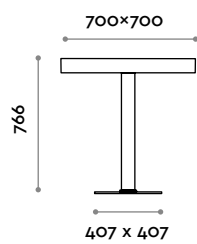

DESIGN FIRST.

—
ra
ad
ow

fit interiors

fit interiors — designed and produced in italy

Quadra

Italiano	3
English	4
Deutsch	5
Français	6
Español	7

Quadra

Tavolo con basamento in fusione di ghisa, colonna quadrata in acciaio, piani in nobilitato spessore 36 mm.

QUADRA F

Quadra

Table with base in cast iron, square column in steel, tops in 36 mm thick melamin chipboard.

Top
Finishes

THE SWATCH BOOK

Frame

Stainless steel

1
Black