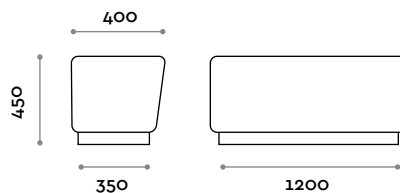

Round

Bench to be put in front of lockers or island composition covered in Fireproof eco-leather (UNI 9175 class 1M certification).

Optional upon request

Skirting board in three colors: silver, black, white.

Seat
Eco-leather

PSG80S

PSG120S

PSGANG

Skirting board