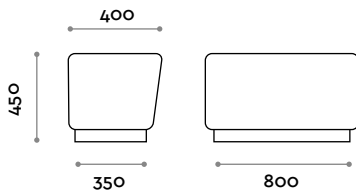

Round

Bench to be put in front of lockers or island composition covered in Fireproof eco-leather (UNI 9175 class 1M certification).

Optional upon request

Skirting board in three colors: silver, black, white.

Seat
Eco-leather

PSG80S

PSG120S

PSGANG

Skirting board