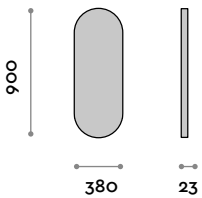

- Two finishes: black and white
- 5 mm mirror thickness
- Safety film

Frame

Aluminum

A
White

B
Black

Mirror

Silver

SAT9038