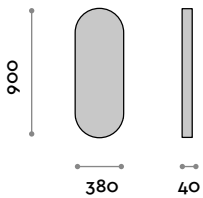

Specchio con cornice in alluminio e LED

- Cornice in due colori, nero e bianco
- Spessore specchio 5 mm
- Pellicola di sicurezza
- Luce LED perimetrale a 360°
- Interruttore touch ON/OFF illuminato
- Temperatura colore LED 4000K
- 220V, CE, IP44

Cornice
Alluminio

A
Bianco

B
Nero

Specchio

Argento

SAT9038LED