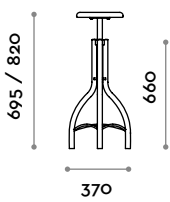

Shaft

Steel frame with threaded screw for height adjustment. Seat with natural or stained brushed solid pine wood.

Seat

Solid wood

A
Natural

B
Coffee

C
Nutmeg

Frame

Steel

1
Black

2
Dusky

3
White

SHAFT