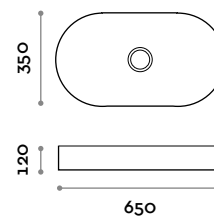

SHAPE65

Oval ceramic sink