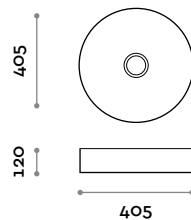

SHAPE40

Rounded ceramic sink

SHAPE65

Oval ceramic sink

Faucets

RUBIO2
Countertop lever mixer tap.

RUBIO3
Single lever built-in faucet for sink, complete with built-in parts.

RUBIO4
Single lever built-in faucet for sink with cover, complete with built-in parts.