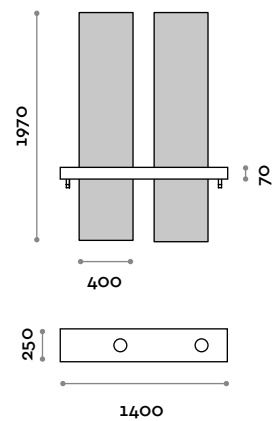

SHARPLD

Doppel-Fönstation mit 2 Spiegeln, mit Konsole und 2 Haartrockner-Haltehülsen