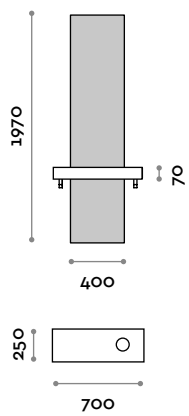

Sharp

Wandspiegel mit LED-Randbeleuchtung, mit Ablagefläche in den Katalogoberflächen und Aluminiumbuchsen, schwarze Halterungen.

- (C) 6000 K Kaltlicht / 4,8 W je Meter, 12 V IP54
- (N) 4000 K natürliches Licht / 4,8 W je Meter, 12 V IP54

Konsole

Ausführungen

THE SWATCH BOOK

Spiegel

Silber

SHARPLS

Einzel-Fönstation mit 1 Spiegel, mit Konsole und 1 Haartrockner-Haltehülse