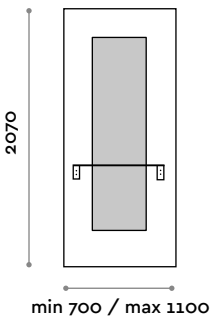

Wandspiegel mit auf Platte aufgeklebtem Spiegel und Konsole aus Edelstahl mit Haartrockner-Halteöffnung.

Platte

Ausführungen

THE SWATCH BOOK

Spiegel

Silber

Konsole

Edelstahl

SHARPFS

Einzwandspiegel und Konsole mit einer Haartrockner-Halteöffnung.