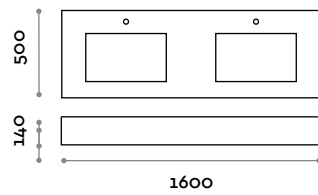

Sink shelf with integrated sink, made in laminate PVC with inox steel basin. Removable bottom included.

Shelf and sink

Finishes

THE SWATCH BOOK

Fenix

0032
White

0720
Black

0724
Grey

SIMPLE 1CF

SIMPLE 2CF

SIMPLE 3CF

Faucets

CRL
Chrome

C03
White

C04
Black

IX
Brushed stainless

RUBIO1

Countertop lever
mixer tap.