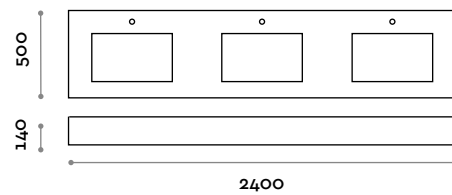

SIMPLE 3CF

Faucets

CRL
Chrome

C03
White

C04
Black

IX
Brushed stainless

RUBIO1

Countertop lever
mixer tap.